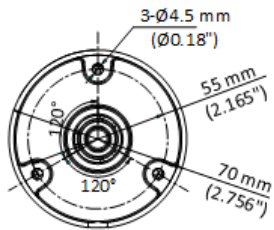

▪ Available Model

DS-2CE16D0T-LPFS

▪ Dimension

▪ Accessory

▪ Optional

DS-1280ZJ-XS

Junction box