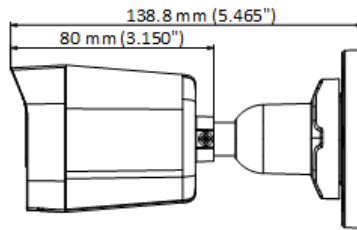

▪ Available Model

DS-2CE16D0T-LPFS

▪ Dimension

▪ Accessory

▪ Optional

DS-1280ZJ-XS

Junction box