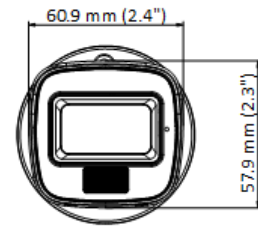

▪ Available Model

DS-2CE16D0T-LPFS

▪ Dimension

▪ Accessory

▪ Optional

DS-1280ZJ-XS

Junction box