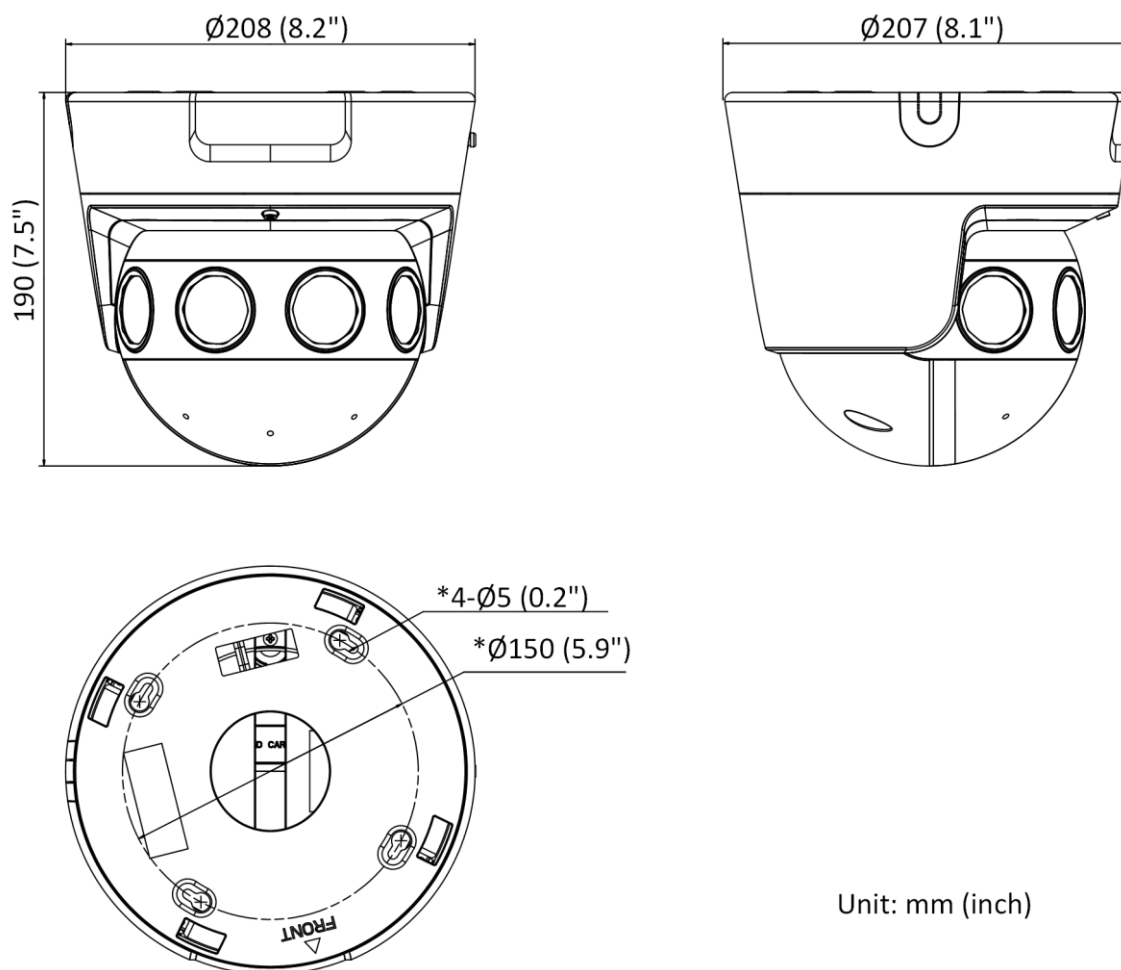

▪ **Available Model**

DS-2CD6924G0-IHS(2.8mm)(C)

DS-2CD6924G0-IHSY(2.8mm)(C)

▪ **Dimension**

Unit: mm (inch)

▪ **Accessory**

▪ **Optional**

| DS-1604ZJ-box Wall Mount | DS-1660ZJ Parapet Wall Mount | DS-1661ZJ Pendant Mount | DS-1662ZJ Pendant Mount | DS-1602ZJ-Pole Vertical pole mount |
|---|---|---|---|---|
|  |  |  |  |  |
| DS-1663ZJ Ceiling Mount | DS-1602ZJ-Corner Corner mount | DS-1619ZJ Pendant Mount | DS-1602ZJ Wall mount | |
|  |  |  |  | |