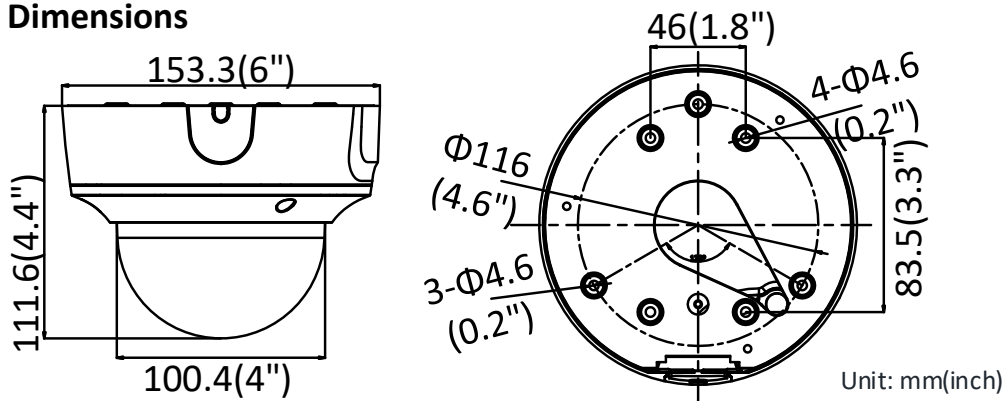

Power Consumption and Current	12 VDC, 0.8A, max. 10W PoE (802.3af, 36V to 57V), 0.35A to 0.2A, max. 12W
Protection Level	IP67, IK10
Material	Metal
Dimensions	Camera: Φ 153.3 × 111.6mm (Φ 6" × 4.4") With package: 244 × 174 × 173 mm (9.6" × 6.9" × 6.8")
Weight	Camera: Approx. 830 g (1.8 lb.) With Package: Approx. 1460 g (3.2 lb.)

Available Model:

DS-2CD2743G1-IZ (2.8 to 12 mm), DS-2CD2743G1-IZS (2.8 to 12 mm)

Dimensions

Accessories