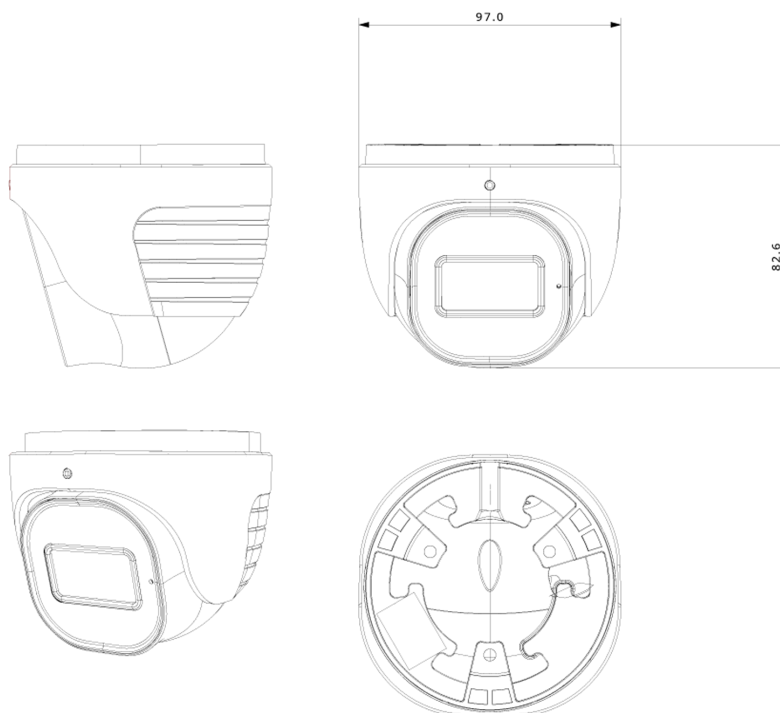

Lens	
Lens (Field of View)	2.8mm (104°)
Iris	Fixed Iris
Lens Mount	M12 Mount
Detect	40.62m(133.26ft)
Recognize	8.12m(26.64ft)
Identify	4.06m(13.32ft)

Network	
User Access	Supports simultaneous monitoring of up to 3 users with multi-stream real-time transmission
Network Protocol	IPv4, IPv6, TCP, UDP, DHCP, NTP, DDNS, 802.1X, RTSP, Multicast, UPnP, Email, FTP, HTTPS, QoS, P2P
Remote Monitoring	IE Browsing (Plug-In required), Chrome/Edge/Safari/Firefox plug-in free browsing, Ossia VMS Software, Provision Cam2 Mobile App
Ethernet	100Mbps
ONVIF	Profile T/S/G

Connectivity	
Network	RJ45 (+PoE)
Audio Connectivity	Built-in Microphone + Audio input

Alarm	No
SD Card	Event/Schedule based Main/Substream recording (Up to 256Gb)
Wiegand	No
Power	DC Socket
Analog Video Output	No

Housing	
PoE	Yes
Illumination	20m (1 High-Power IR LED)
Power Supply	DC12V/~400mA / PoE/~6W
Protection Rate	Water Proof: IP67
Work Environment	-30°C~60°C, 10%~90% Humidity
Bracket	3-Axis Bracket
Dimensions	Ø97mm×82.6mm
Weight (gross)	~520g
Hard Reset Button	Yes

DIMENSIONS

ACCESSORIES