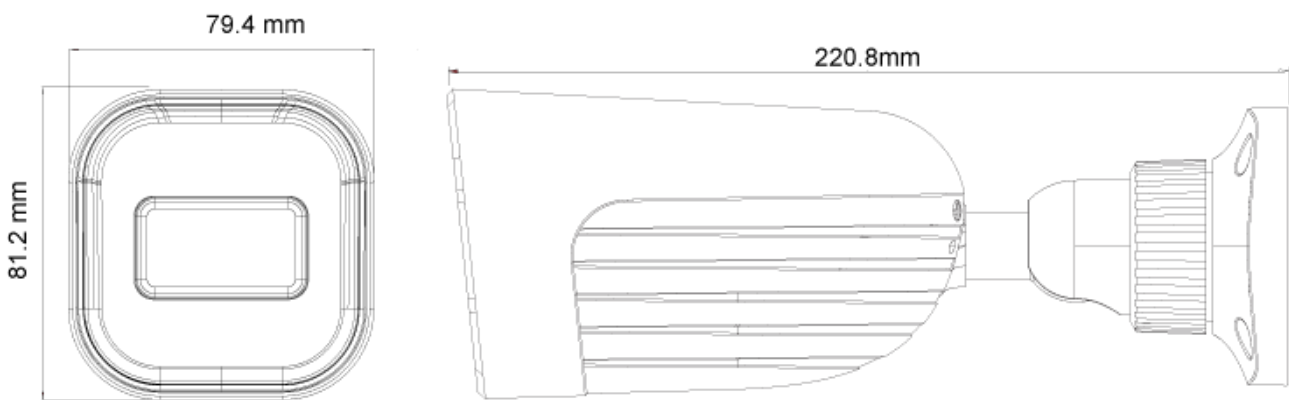

MAIN FEATURES

- 2MP
- RAINBOW
- Pro series
- 1920x1080 Resolution
- IP67
- 4 in 1 (AHD/TVI/CVI/CVBS + PAL/NTSC)
- COC support
- Built-in microphone

SPECIFICATIONS

Image Sensor	1/2.8" 2MP Sensor
Image Format	16:9
Effective Pixels	1920 x 1080
Scanning System	Progressive
Resolution	2MP: 1920x1080 AHD/TVI/CVI 1MP: 1280x720 AHD/TVI/CVI CVBS: 1000TVL
FPS	25/30FPS
Min. Illumination	0 lux with LED
D&N	24/7 Full-Color Day Mode
IR LED	N/A
OSD Menu	Available via CoC only
CoC Support	Yes
Day & Night Mode	24/7 Full-Color Day Mode only
Backlight Compensation	BLC/HLC
S/N Ratio	≥52dB (AGC off)
White Balance	Auto/Manual
Noise Reduction	2D-DNR
Video Output	2MP / 1MP (Selected by OSD Menu) AHD/TVI/CVI/CVBS + PAL/NTSC
Privacy Mask	No
D-Effect	N/A
WDR	Digital
Lens (Field Of View)	3.6mm Mega-Pixel Fixed (84.6°)
Power	DC12V/300mA
Audio Connectivity	Built-in Microphone
Operation Temperature	-30°C ~ 50°C, 10% ~ 90% humidity

SPECIFICATIONS

Protection Rate	IP67
Dimensions	172.2*73.4*74.5mm
Net Weight	~475g
Junction Box	PR-JB12IP66 - PR-JB12IP64

DIMENSIONS

ACCESSORIES

For I2-Fixed Lens & BSV-Fixed Lens