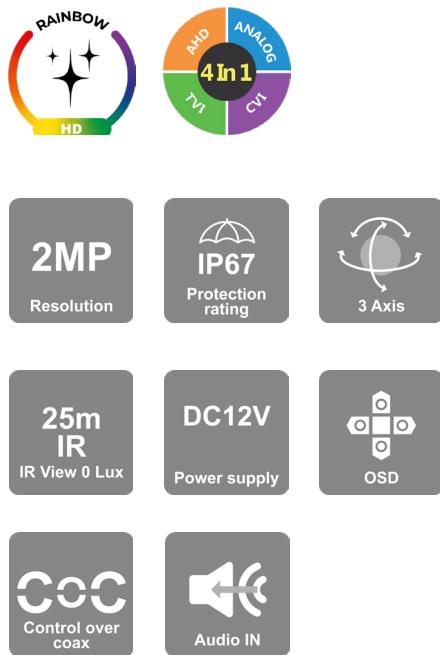

HD RAINBOW SERIES

Provision-ISR's Rainbow cameras, equipped with CNV (Color Night Vision) technology, yield sharp and superior colors even in poor light conditions, providing visual details that significantly contribute to identifying people or objects.

BSV-320AR-36

2MP 24/7 FULL-COLOR FIXED LENS BULLET CAMERA

The rainbow camera series is equipped with super light-sensitive sensors that allow the camera to provide a color image throughout the day. When the ambient light is insufficient, the camera will turn on the integral lighting, allowing it to continue providing a full-color image. Featuring 4in1 technology, the camera is ideal for Plug & Play over existing analog infrastructure. With its outstanding performance, reliability, and affordable price, the BSV-320AR-36 camera is the perfect solution for basic installations.

MAIN FEATURES

- 2MP
- RAINBOW
- Pro series
- 1920x1080 Resolution
- IP67
- 4 in 1 (AHD/TVI/CVI/CVBS + PAL/NTSC)
- COC support
- Built-in microphone

SPECIFICATIONS

Image Sensor	1/2.8" 2MP Sensor
Image Format	16:9
Effective Pixels	1920 x 1080
Scanning System	Progressive
Resolution	2MP: 1920x1080 AHD/TVI/CVI 1MP: 1280x720 AHD/TVI/CVI CVBS: 1000TVL
FPS	25/30FPS
Min. Illumination	0 lux with LED
D&N	24/7 Full-Color Day Mode
IR LED	N/A
OSD Menu	Available via CoC only
CoC Support	Yes
Day & Night Mode	24/7 Full-Color Day Mode only
Backlight Compensation	BLC/HLC
S/N Ratio	≥52dB (AGC off)
White Balance	Auto/Manual
Noise Reduction	2D-DNR
Video Output	2MP / 1MP (Selected by OSD Menu) AHD/TVI/CVI/CVBS + PAL/NTSC
Privacy Mask	No
D-Effect	N/A
WDR	Digital
Lens (Field Of View)	3.6mm Mega-Pixel Fixed (84.6°)
Power	DC12V/300mA
Audio Connectivity	Built-in Microphone
Operation Temperature	-30°C ~ 50°C, 10% ~ 90% humidity

SPECIFICATIONS

Protection Rate	IP67
Dimensions	172.2*73.4*74.5mm
Net Weight	~475g
Junction Box	PR-JB12IP66 - PR-JB12IP64

DIMENSIONS

ACCESSORIES

For I2-Fixed Lens & BSV-Fixed Lens