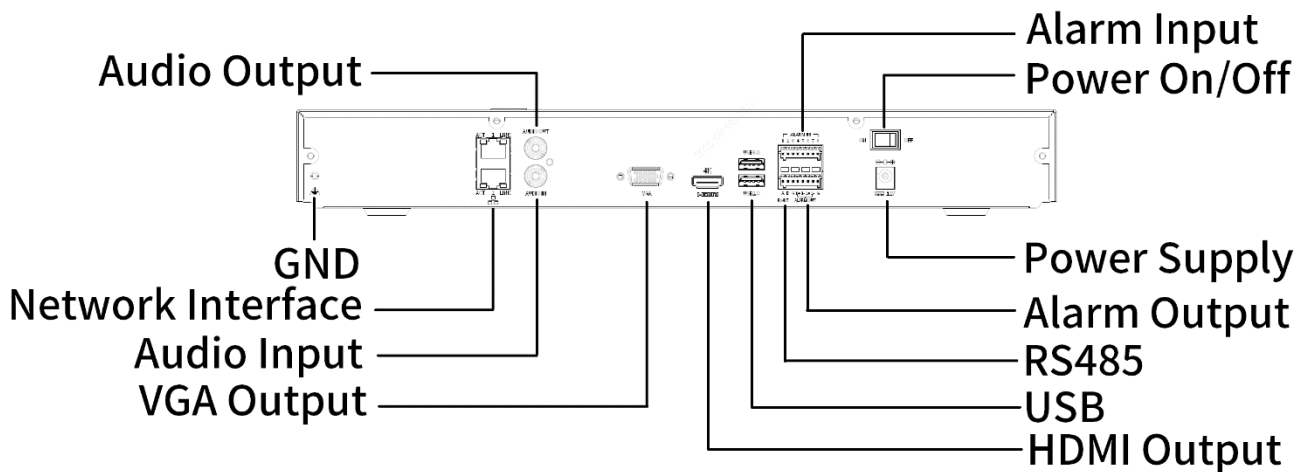

Zhejiang Uniview Technologies Co., Ltd.

Building No.10, Wanlun Science Park, Jiangling Road 88, Binjiang District, Hangzhou, Zhejiang, China

Email: overseasbusiness@uniview.com; globalsupport@uniview.com

<http://www.uniview.com>

©2022 Zhejiang Uniview Technologies Co., Ltd. All rights reserved.

* Product specifications and availability are subject to change without notice.