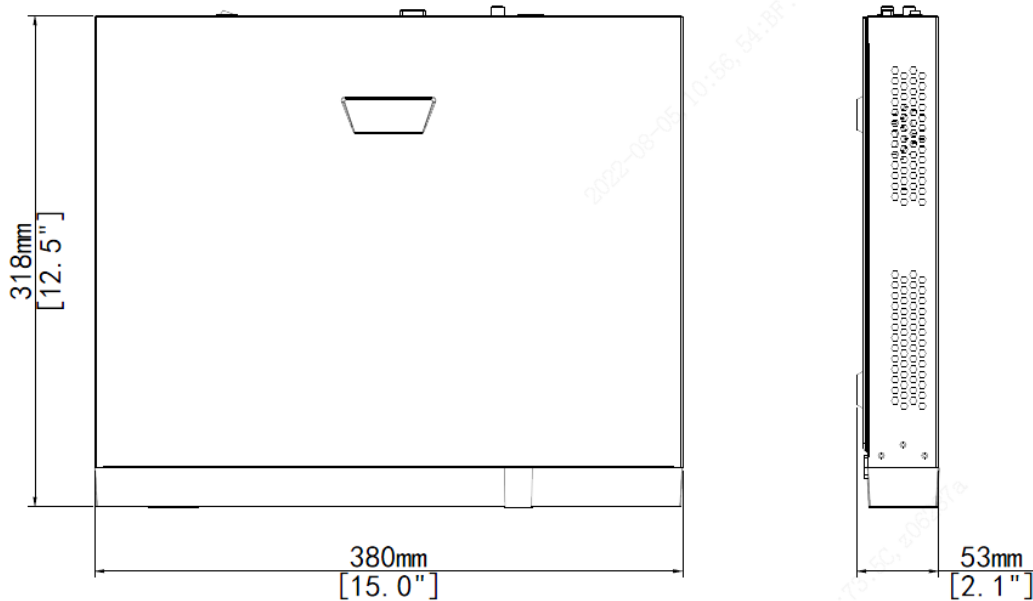

Dimensions

Rear Panel