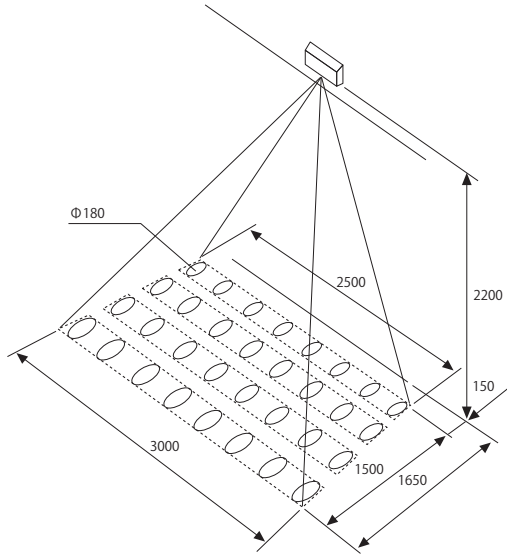

Active Infrared Motion & Presence Sensor for Automatic Door

DETECTION AREA