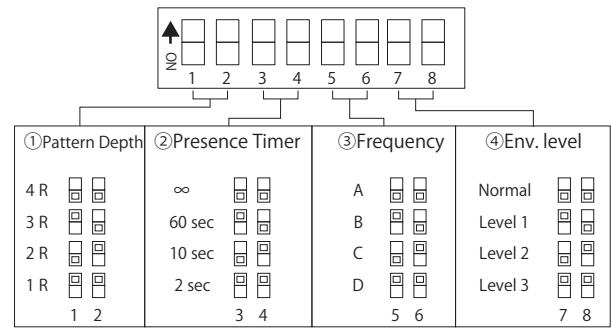

ENVIRONMENTAL LEVEL ADJUSTMENT

Stable detection even in rain, snow, floor surface change or in the flying insects situation is kept by "snow mode".

Frequency setting

Four separate selectable frequencies enables 4 sensors to be installed in the small space without crosstalk.

2 WAY POWER SYSTEM

DA-303S is powered by AC100V or AC/DC12-24V.

Active Infrared Motion & Presence Sensor for Automatic Door

DETECTION AREA

EXTERNAL DIMENSIONS (Unit:mm)

DIP SWITCH SETTING

SPECIFICATIONS

| Model | ACTIVE INFRARED MOTION & PRESENCE SENSOR |
|--------------------------|--|
| Model No. | DA-303 |
| Power supply | DC12 ~ AC110V ± 10% |
| Power consumption | AC100V 2.4VA or less DC12V 80mA or less |
| Operation LED | (1) Power-on/Standby : Green (2) Detection : Red (3) Hunting door : Orange (4) Reset wait : Orange rapidly blinking |
| Contact output | Dry contact relay N.O. DC50V 0.1A(Resistive load) |
| Ambient temperature | -20°C ~ +60°C |
| Detection system | Active near infrared |
| Max. installation height | 3.0m |
| Sensitivity adjustment | Available by volume switch |
| Depth area setting | (1) Body angle change Selectable 0°/5° (2) Dip switch setting 1/2/3/4 Rows adjustment |
| Width setting | Selectable Normal/Narrow |
| Frequency | 4 channels selectable |
| Environmental level | Selectable Normal/Level 1/Level 2/Level 3 by Dip switch |
| Output holding time | Approx. 0.5sec. |
| Presence timer | Selectable 2 sec/10 sec/60 sec/∞ by Dip switch |
| Automatic reset | Approx. 6 sec. after Dip switch setting during pwoer-on |
| Installation site | Indoor, semi-outdoor : Transom |
| Weight | 180g |