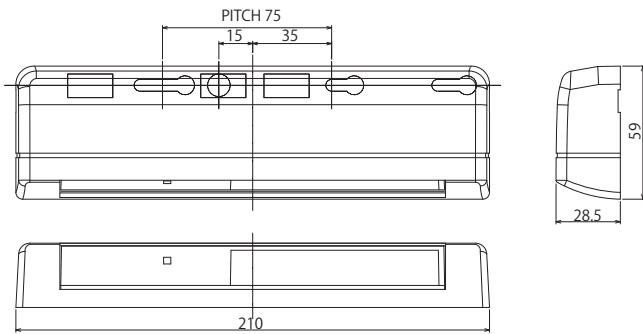

2 WAY POWER SYSTEM

DA-303S is powered by AC100V or AC/DC12-24V.

Active Infrared Motion & Presence Sensor for Automatic Door

DETECTION AREA

EXTERNAL DIMENSIONS (Unit:mm)

DIP SWITCH SETTING

SPECIFICATIONS

| Model | ACTIVE INFRARED MOTION & PRESENCE SENSOR |
|--------------------------|--|
| Model No. | DA-303 |
| Power supply | DC12 ~ AC110V ± 10% |
| Power consumption | AC100V 2.4VA or less DC12V 80mA or less |
| Operation LED | (1) Power-on/Standby : Green (2) Detection : Red (3) Hunting door : Orange (4) Reset wait : Orange rapidly blinking |
| Contact output | Dry contact relay N.O. DC50V 0.1A(Resistive load) |
| Ambient temperature | -20°C ~ +60°C |
| Detection system | Active near infrared |
| Max. installation height | 3.0m |
| Sensitivity adjustment | Available by volume switch |
| Depth area setting | (1) Body angle change Selectable 0°/5° (2) Dip switch setting 1/2/3/4 Rows adjustment |
| Width setting | Selectable Normal/Narrow |
| Frequency | 4 channels selectable |
| Environmental level | Selectable Normal/Level 1/Level 2/Level 3 by Dip switch |
| Output holding time | Approx. 0.5sec. |
| Presence timer | Selectable 2 sec/10 sec/60 sec/∞ by Dip switch |
| Automatic reset | Approx. 6 sec. after Dip switch setting during pwoer-on |
| Installation site | Indoor, semi-outdoor : Transom |
| Weight | 180g |