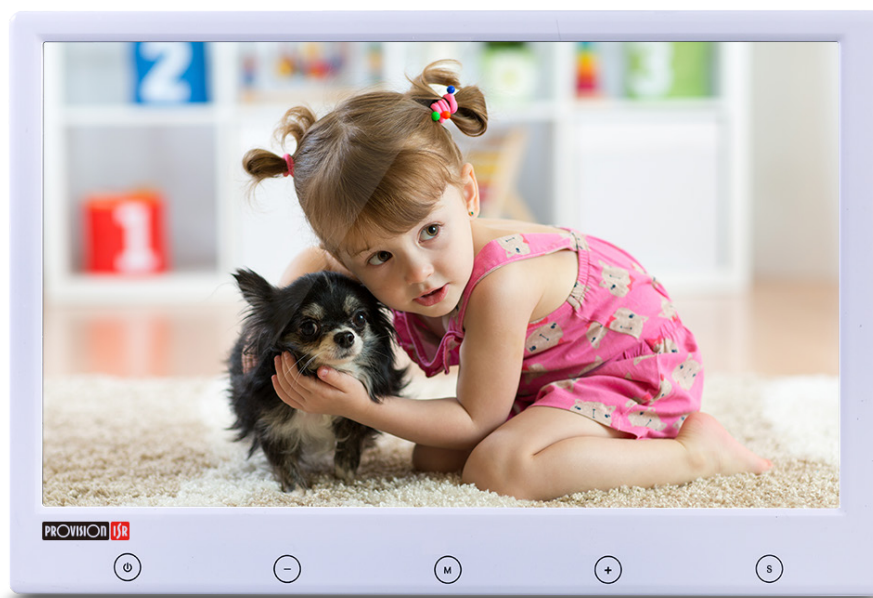

Surveillance Monitors

Provision-ISR's exceptionally durable monitors are ideal for private home monitoring needs 24 hours a day, 7 days a week – featuring professional displays and brilliant image clarity.

The high performance, long-term reliability, and flexible connectivity make our security monitors better meet the diverse necessities of any CCTV monitoring environment.

Now you can see!

PR-IPS7-W

Screen Size	7" TFT Screen
Resolution	1024x600
TV System	PAL / NTSC
Power Supply	DC 12V, 1A
Video Input	1VP-P, 75Ohm
Inputs	AV1, AV2, VGA, HDMI, Power
Work Temperature	-10°C ~ 60°C
Viewing Angle	85° (All Directions)
Contrast Ratio	300:1
Brightness	320CD/m2
Weight	0.80Kg
Dimension	177W x 117H x 15D mm