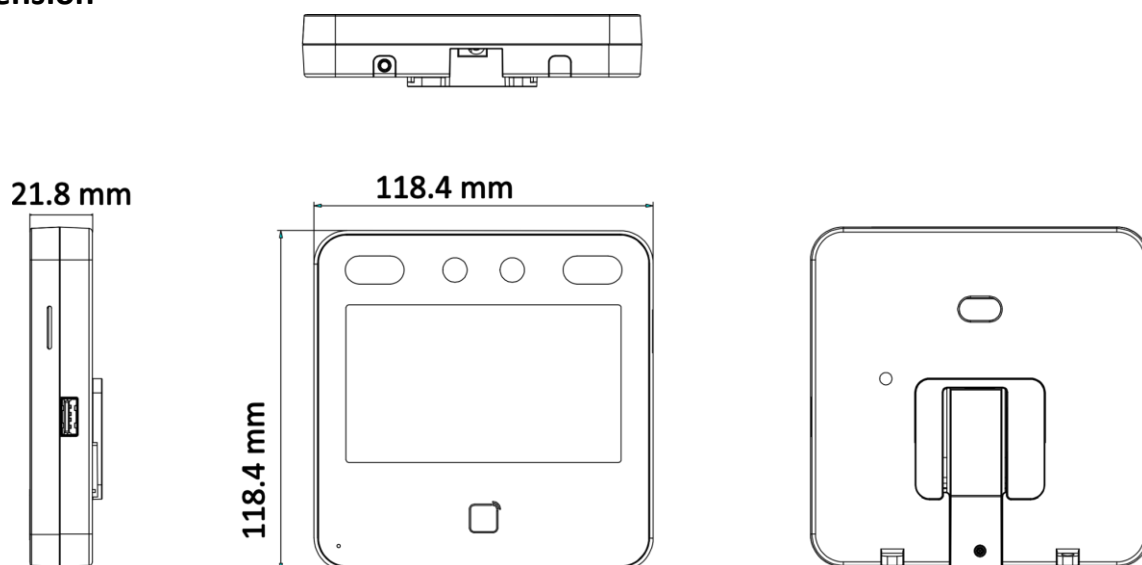

- Max.1500 faces capacity, and Max.3000 cards
- Face Recognition Terminal, 4.3-inch LCD touch screen, 2 Mega pixel wide-angle lens, Built-in M1 card reading module
- Two-way audio with client software, indoor station, and main station; Supports TCP/IP
- Supports ISAPI, ISUP5.0
- Configuration via the web client
- Face recognition. Distance: 0.3 m to 1.5 m
- Duration < 0.2 s/User
- Accuracy rate \geq 99%

▪ Specification

Display	
Screen size	4.3 inch
Operation method	Capacitive touch screen
Type	LCD
Video	
Lens	2
Resolution	2 MP
Audio	
Audio quality	Noise suppression and echo cancellation
Network	
Wired network	Support
Interface	
Network interface	1 RJ-45, 10/100 M self-adaptive
Lock control	1
Exit button	1
Door contact input	1
TAMPER	1
RS-485	1 RS-485 (Half duplex, HIKVISION)
Wiegand	1 Wiegand(Hik 26bit,Hik 34bit)
USB	1
Authentication	
Card type	M1 card
Card reading frequency	13.56 MHz
General	
Power supply	12 VDC, 1 A (power adapter included)
Working temperature	-10 °C to 40 °C (14 °F to 104 °F)
Working humidity	0 to 90% (No condensing)
Dimensions	118.4 mm × 118.4 mm × 21.8 mm (4.66" × 4.66" × 0.86")
Installation	Wall mounting, base mounting
Application environment	
Language	English, Spanish (South America), Arabic, Thai, Indonesian, Russian, Vietnamese, Portuguese (Brazil), Korean; Japanese
Platform	Hik-ProConnect and HikCentral Professional
Function	
Face anti-spoofing	Support
Audio prompt	
Time synchronization	

▪ Available Model

DS-K1T343MX

▪ **Dimension**

▪ **Accessory**

▪ **Optional**

**DS-KAB6-W1
Bracket**

Headquarters

No.555 Qianmo Road, Binjiang District,
Hangzhou 310051, China
T +86-571-8807-5998
www.hikvision.com