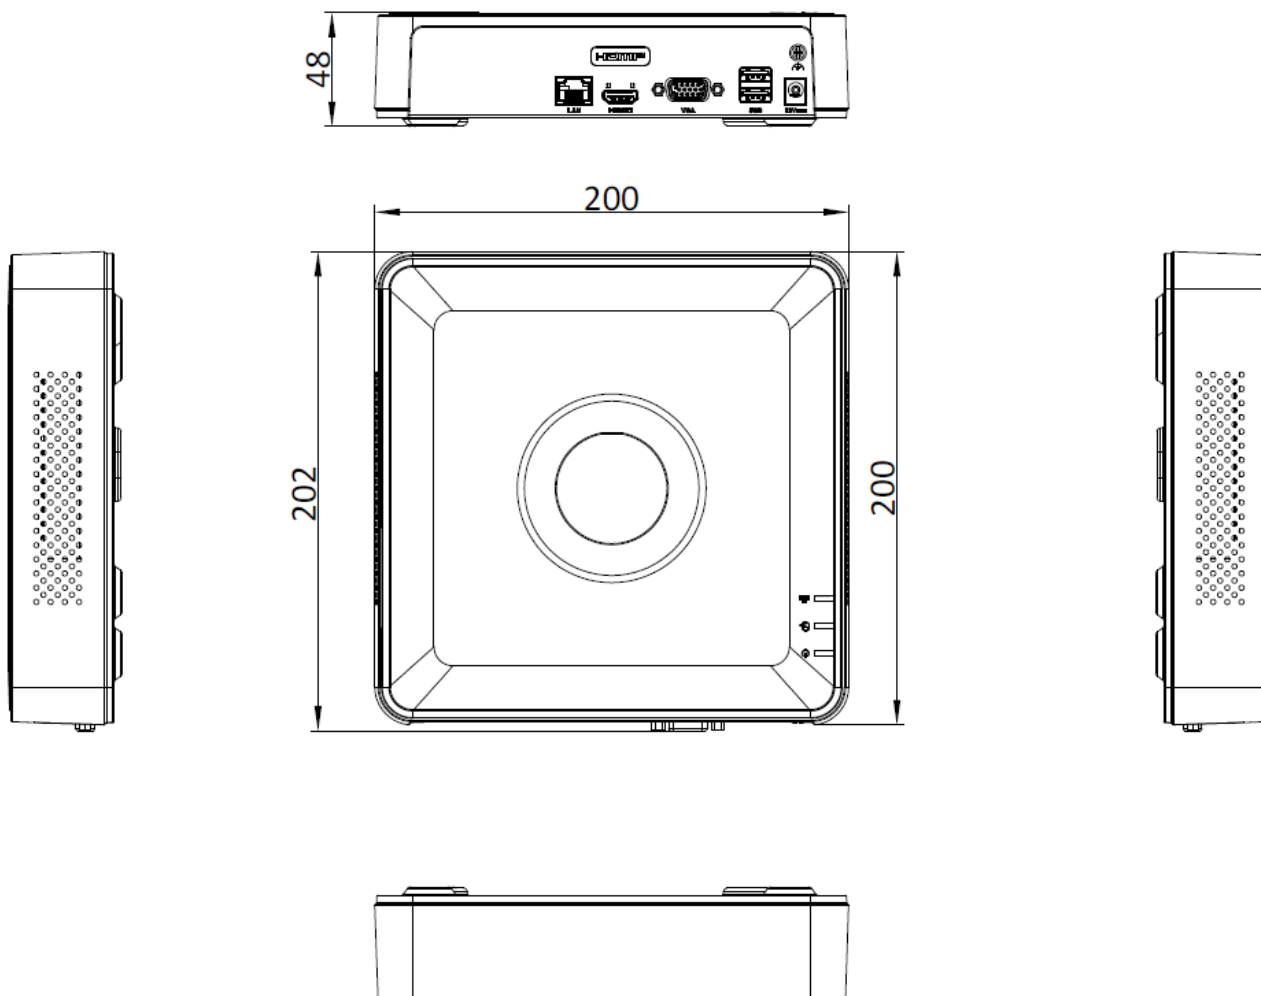

▪ **Physical Interface**

No.	Description	No.	Description
1	LAN network interface	4	USB interfaces
2	HDMI interface	5	GND
3	VGA interface	6	Power supply

▪ **Available Model**

DS-7108NI-Q1(D)

▪ Dimension

scale/1:1;Unit/mm