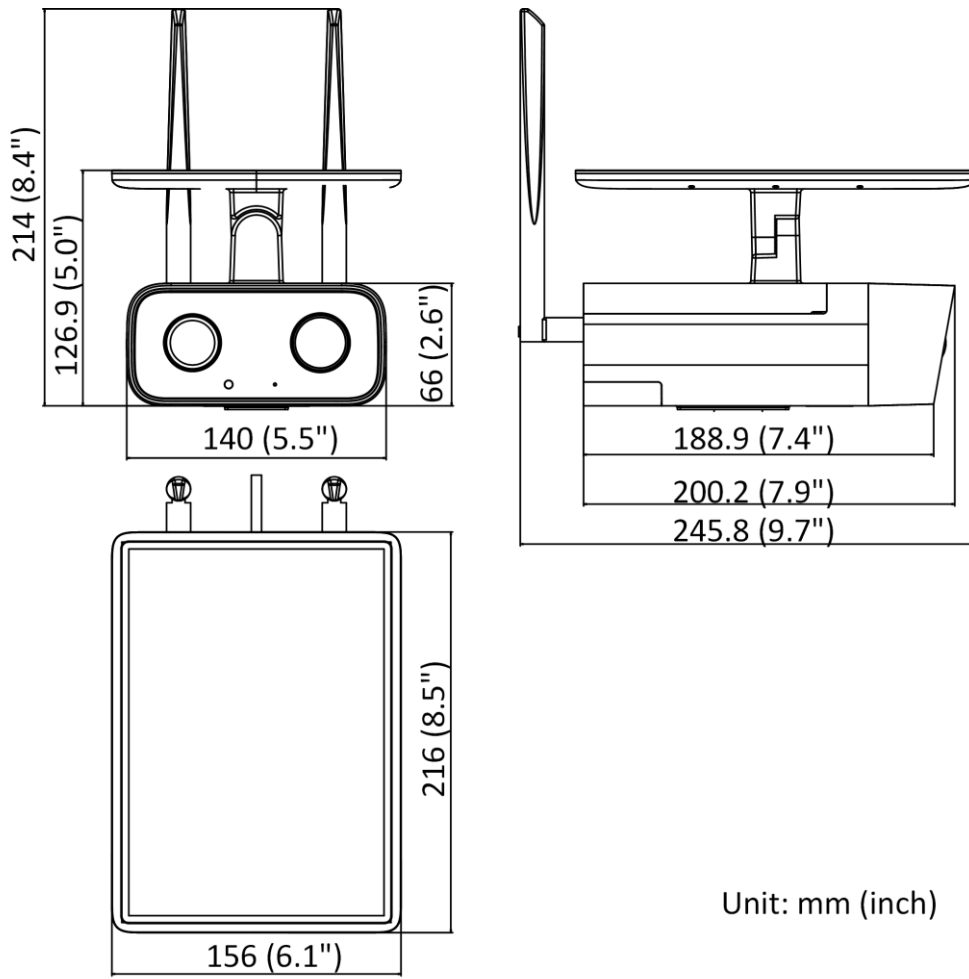

## DS-2XS2T41G0-ID/4G/C04S05 4 MP Solar-powered Security Camera Setup

- Detects human body through passive infrared which is sensitive to body temperature (PIR)
- Standalone with built-in solar panel and battery
- High quality imaging with 4 MP resolution
- Efficient H.265+ compression technology
- Provide real-time security via built-in two-way audio
- Water and dust resistant (IP66)
- Support remote control with Hik-Connect APP

Power Interface	Power supply interface: microUSB Extended solar panel: Ø3.5 mm, 5 VDC
Camera Dimension	245.8 mm × 156 mm × 214 mm (9.7" × 6.1" × 8.4")
Package Dimension	730 mm × 722 mm × 285 mm (28.7" × 28.4" × 11.2")
Camera Weight	4G model: approx. 1235 g (2.7 lb.)
With Package Weight	4G model: approx. 1890 g (4.2 lb.)
PV Panel	Dimension: 205.1 mm × 145.1 mm × 2.35 mm (8.1" × 5.7" × 0.1") Standard output consumption: 5 W Standard testing condition: AM = 1.5, 25 °C (77 °F), 1000 W/m <sup>2</sup> , SMQ + 12%
<b>Battery</b>	
Battery Type	Ternary lithium
Capacity	10 Ah
Max. Charging Voltage	4.25 V
Operating Temperature	0 °C to 50 °C (32 °F to 122 °F)
Battery Voltage	3.0 V to 4.2 V
Cycle Lifetime	Low consumption real-time mode: 1 day (at the rate of one-hour alarm and half-hour remote live view per day) Wakeup Mode: 7 days (at the rate of 1.67-hour remote live view per day)
Battery Life	More than 500 cycles
Battery Weigth	Approx. 4.5 kg (9.9 lb.)
Charging Condition	0 °C to 50 °C (32 °F to 122 °F) (deviation: ± 5 °C)
Discharging Condition	-20 °C to 60 °C (-4 °F to 140 °F) (deviation: ± 5 °C)
<b>Approval</b>	
Class	Class B
Protection	IP66 (IEC 60529-2013)

#### ▪ Available Model

DS-2XS2T41G0-ID/4G/C04S05 (4/6 mm)

▪ Dimension

Unit: mm (inch)

▪ **Accessory**

▪ **Included**

**DS-1292ZJ**

**Wall Mount**