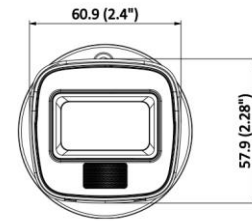

## ▪ Specification

Camera	
Image Sensor	2 MP CMOS
Max. Resolution	1920 (H) × 1080 (V)
Min. Illumination	0.02 Lux @ (F2.2, AGC ON), 0 Lux with IR
Shutter Time	PAL: 1/25 s to 1/50,000 s; NTSC: 1/30 s to 1/50,000 s
Day & Night	ICR
Angle Adjustment	Pan: 0 to 360°, Tilt: 0 to 90°, Rotate: 0 to 360°
Signal System	PAL/NTSC
Lens	
Lens Type	2.8 mm, 3.6 mm fixed focal lens
Focal Length & FOV	2.8 mm, horizontal FOV: 97°, vertical FOV: 54°, diagonal FOV: 113° 3.6 mm, horizontal FOV: 77°, vertical FOV: 43°, diagonal FOV: 90°
Lens Mount	M12
Illuminator	
Supplement Light Type	White Light, IR
Supplement Light Range	IR : Up to 20 m White Light : Up to 20 m
Image	
Image Parameters Switch	STD/HIGH-SAT/HIGHLIGHT
Image Settings	Brightness, Sharpness, Smart IR
Frame Rate	TVI: 1080p @ 30 fps, 1080p @ 25 fps AHD: 1080p @ 30 fps, 1080p @ 25 fps CVI: 1080p @ 30 fps, 1080p @ 25 fps CVBS: PAL/NTSC
Wide Dynamic Range (WDR)	Digital WDR
Image Enhancement	DWDR/BLC/HLC/Global
White Balance	Auto/Manual
AGC	Yes
Interface	
Video Output	Switchable TVI/AHD/CVI/CVBS
General	
Material	Plastic
Dimension	∅70 mm × 138.8 mm (∅2.76" × 5.46")
Weight	Max. 150 g (0.33 lb.)
Operating Condition	-40 °C to 60 °C (-40 °F to 140 °F). Humidity: 90% or less (non-condensation)
Communication	HIKVISION-C
Language	English
Power Supply	12 VDC ± 25%, Max. 3.2 W *You are recommended to use one power adapter to supply the power for one camera.
Approval	
Protection	IP67

▪ **Available Model**

DS-2CE16D0T-EXLPF(2.8mm)

DS-2CE16D0T-EXLPF(3.6mm)

▪ **Dimension**

Unit: mm (inch)

▪ **Accessory**

▪ **Optional**

DS-1280ZJ-XS Junction box	DS-2280ZJ Wall mount
	
	