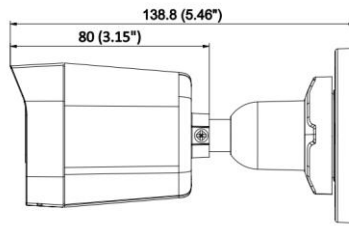

## ▪ Specification

Camera	
Image Sensor	2 MP CMOS
Max. Resolution	1920 (H) × 1080 (V)
Min. Illumination	0.02 Lux @ (F2.2, AGC ON), 0 Lux with IR
Shutter Time	PAL: 1/25 s to 1/50,000 s; NTSC: 1/30 s to 1/50,000 s
Day & Night	ICR
Angle Adjustment	Pan: 0 to 360°, Tilt: 0 to 90°, Rotate: 0 to 360°
Signal System	PAL/NTSC
Lens	
Lens Type	2.8 mm, 3.6 mm fixed focal lens
Focal Length & FOV	2.8 mm, horizontal FOV: 97°, vertical FOV: 54°, diagonal FOV: 113° 3.6 mm, horizontal FOV: 77°, vertical FOV: 43°, diagonal FOV: 90°
Lens Mount	M12
Illuminator	
Supplement Light Type	White Light, IR
Supplement Light Range	IR : Up to 20 m White Light : Up to 20 m
Image	
Image Parameters Switch	STD/HIGH-SAT/HIGHLIGHT
Image Settings	Brightness, Sharpness, Smart IR
Frame Rate	TVI: 1080p @ 30 fps, 1080p @ 25 fps AHD: 1080p @ 30 fps, 1080p @ 25 fps CVI: 1080p @ 30 fps, 1080p @ 25 fps CVBS: PAL/NTSC
Wide Dynamic Range (WDR)	Digital WDR
Image Enhancement	DWDR/BLC/HLC/Global
White Balance	Auto/Manual
AGC	Yes
Interface	
Video Output	Switchable TVI/AHD/CVI/CVBS
General	
Material	Plastic
Dimension	∅70 mm × 138.8 mm (∅2.76" × 5.46")
Weight	Max. 150 g (0.33 lb.)
Operating Condition	-40 °C to 60 °C (-40 °F to 140 °F). Humidity: 90% or less (non-condensation)
Communication	HIKVISION-C
Language	English
Power Supply	12 VDC ± 25%, Max. 3.2 W *You are recommended to use one power adapter to supply the power for one camera.
Approval	
Protection	IP67

▪ **Available Model**

DS-2CE16D0T-EXLPF(2.8mm)

DS-2CE16D0T-EXLPF(3.6mm)

▪ **Dimension**

Unit: mm (inch)

▪ **Accessory**

▪ **Optional**

DS-1280ZJ-XS Junction box	DS-2280ZJ Wall mount
	
	