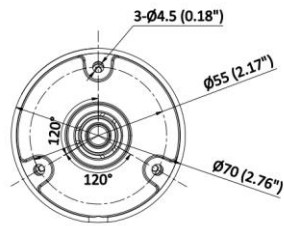

## ▪ Specification

Camera	
Image Sensor	2 MP CMOS
Max. Resolution	1920 (H) × 1080 (V)
Min. Illumination	0.02 Lux @ (F2.2, AGC ON), 0 Lux with IR
Shutter Time	PAL: 1/25 s to 1/50,000 s; NTSC: 1/30 s to 1/50,000 s
Day & Night	ICR
Angle Adjustment	Pan: 0 to 360°, Tilt: 0 to 90°, Rotate: 0 to 360°
Signal System	PAL/NTSC
Lens	
Lens Type	2.8 mm, 3.6 mm fixed focal lens
Focal Length & FOV	2.8 mm, horizontal FOV: 97°, vertical FOV: 54°, diagonal FOV: 113° 3.6 mm, horizontal FOV: 77°, vertical FOV: 43°, diagonal FOV: 90°
Lens Mount	M12
Illuminator	
Supplement Light Type	White Light, IR
Supplement Light Range	IR : Up to 20 m White Light : Up to 20 m
Image	
Image Parameters Switch	STD/HIGH-SAT/HIGHLIGHT
Image Settings	Brightness, Sharpness, Smart IR
Frame Rate	TVI: 1080p @ 30 fps, 1080p @ 25 fps AHD: 1080p @ 30 fps, 1080p @ 25 fps CVI: 1080p @ 30 fps, 1080p @ 25 fps CVBS: PAL/NTSC
Wide Dynamic Range (WDR)	Digital WDR
Image Enhancement	DWDR/BLC/HLC/Global
White Balance	Auto/Manual
AGC	Yes
Interface	
Video Output	Switchable TVI/AHD/CVI/CVBS
General	
Material	Plastic
Dimension	∅70 mm × 138.8 mm (∅2.76" × 5.46")
Weight	Max. 150 g (0.33 lb.)
Operating Condition	-40 °C to 60 °C (-40 °F to 140 °F). Humidity: 90% or less (non-condensation)
Communication	HIKVISION-C
Language	English
Power Supply	12 VDC ± 25%, Max. 3.2 W *You are recommended to use one power adapter to supply the power for one camera.
Approval	
Protection	IP67

▪ **Available Model**

DS-2CE16D0T-EXLPF(2.8mm)

DS-2CE16D0T-EXLPF(3.6mm)

▪ **Dimension**

Unit: mm (inch)

▪ **Accessory**

▪ **Optional**

DS-1280ZJ-XS Junction box	DS-2280ZJ Wall mount
	
	