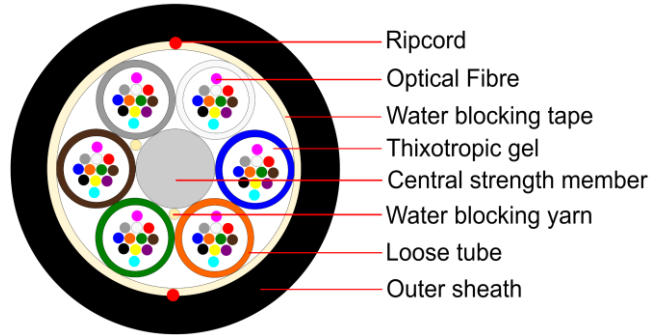

## LIGHTspeed Cable Single Mode Neo Heavy Duty Duct 4-144 Fibre

LIGHTspeed Neo Heavy Duty Duct optic fibre is strengthened by a thicker Glass reinforced plastic (GRP) strength member, suitable for a duct application.

### Features

- Small diameter
- Thixotropic gel filled loose tubes protects Fibre against expansion and contraction
- Excellent tensile, crush and bending resistance
- Optimised for 32 & 40mm sub-duct blow-in installation
- Excellent moisture barrier
- Polyethylene outer sheath contains carbon black for UV protection
- Non-metallic construction ensures lightning immunity

### Cable Structure

- GRP centre strength member
- Thixotropic jelly filled loose tube
- Water blocking yarns and tape
- Ripcords laid beneath the inner sheath
- Sheathed with black High-Density Polyethylene (HDPE)

### Colour code for Fibre and Tube

1	2	3	4	5	6	7	8	9	10	11	12
Blue	Orange	Green	Brown	Grey	White	Red	Black	Yellow	Violet	Pink	Aqua