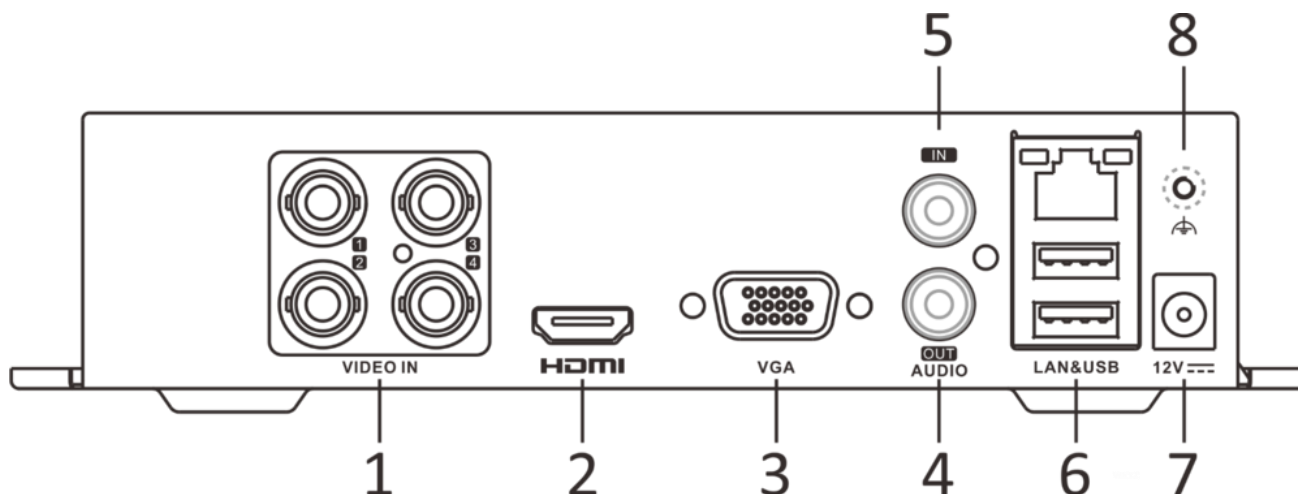

Dimension

scale/1:1;Unit/mm

Physical Interface

No.	Description	No.	Description
1	Video and coaxial audio in	5	AUDIO IN, RCA connector
2	HDMI interface	6	LAN network interface and USB interface
3	VGA interface	7	12 VDC power input
4	AUDIO OUT, RCA connector	8	GND