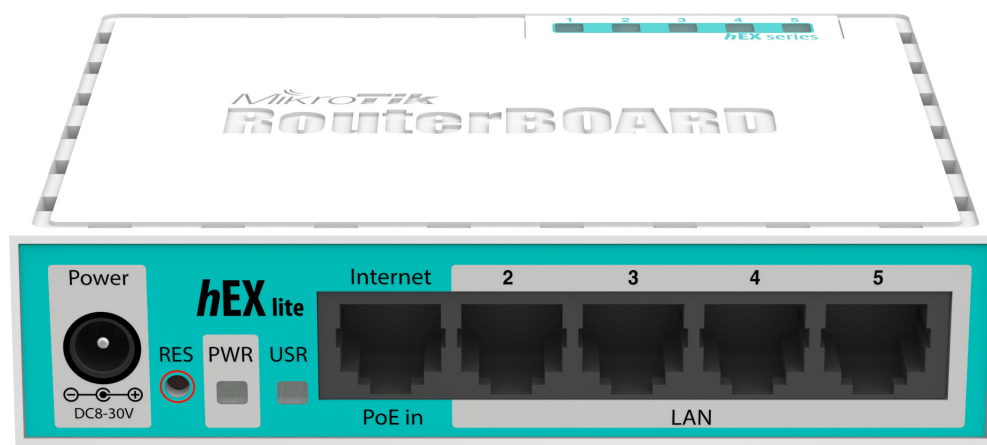

hEX lite

The hEX lite is a small five port ethernet router in a nice plastic case.

Not only this is an attractive looking tiny SOHO unit, its price is lower than the RouterOS license alone - there simply is no choice when it comes to managing your wired home network, the hEX lite has it all.

It's probably the most affordable MPLS capable router on the market! No more compromise between price and features - hEX lite has both. With its compact design and clean looks, it will fit perfectly into any SOHO environment.

Specifications

Product code	RB750r2
CPU nominal frequency	850 MHz
CPU core count	1
Size of RAM	64 MB
10/100 Ethernet ports	5
Switch chip model	QCA9531-BL3A-R
PoE in	Yes
Supported input voltage	6V - 30V
Dimensions	113 x 89 x 28mm
License level	4
Operating System	RouterOS
CPU	QCA9531-BL3A-R
Max Power consumption	2W
Suggested price	\$39.95

Included

12V 0.5A Power adapter