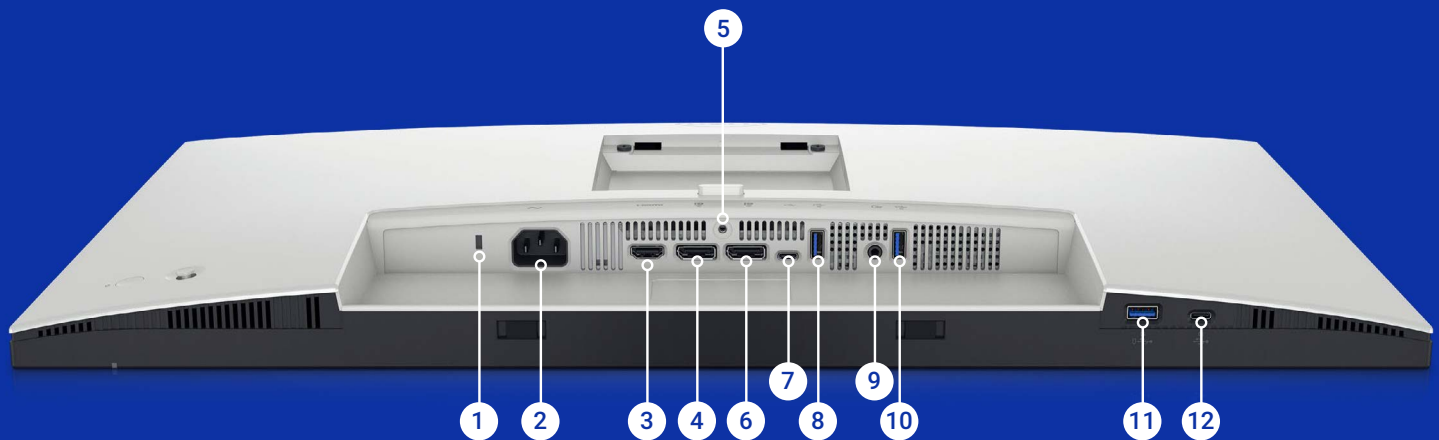

Ports & Slots

1	Security lock slot¹	9	Audio line out
2	Power connector	10	USB Type-A downstream port (SuperSpeed USB 10Gbps, USB 3.2 Gen 2)
3	HDMI (HDCP 1.4)(Supports up to QHD 2560 x 1440 120Hz TMDS, VRR as per specified in HDMI2.1)	11	USB Type-A downstream port (SuperSpeed USB 10Gbps, USB 3.2 Gen 2) with BC1.2 power charging
4	DisplayPort 1.4	12	USB Type-C downstream port (SuperSpeed USB 10Gbps, USB 3.2 Gen 2) with power charging (15W)
5	Stand lock		
6	DisplayPort 1.4 (out)		
7	USB Type-C upstream port (data only, SuperSpeed USB 10Gbps, USB 3.2 Gen 2)		
8	USB Type-A downstream port (SuperSpeed USB 10Gbps, USB 3.2 Gen 2)