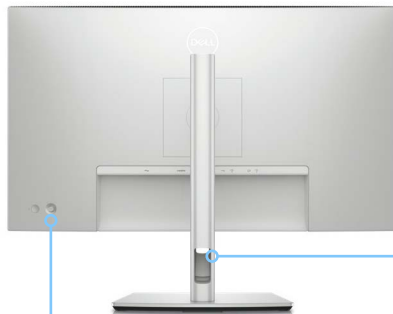

Designed for you

Crafted with a premium platinum silver finish, this stylish Dell UltraSharp 27 Thunderbolt Hub monitor fits both home and office environments.

Designed with purpose

The small base and elegant cable management system hides cords within the monitor riser.

Easy-to-use

Navigate the onscreen menu and adjust settings with a convenient joystick control.

Work comfortably

Experience made-for-you comfort by tilting, swiveling, pivoting and adjusting the height of your monitor (150mm max).