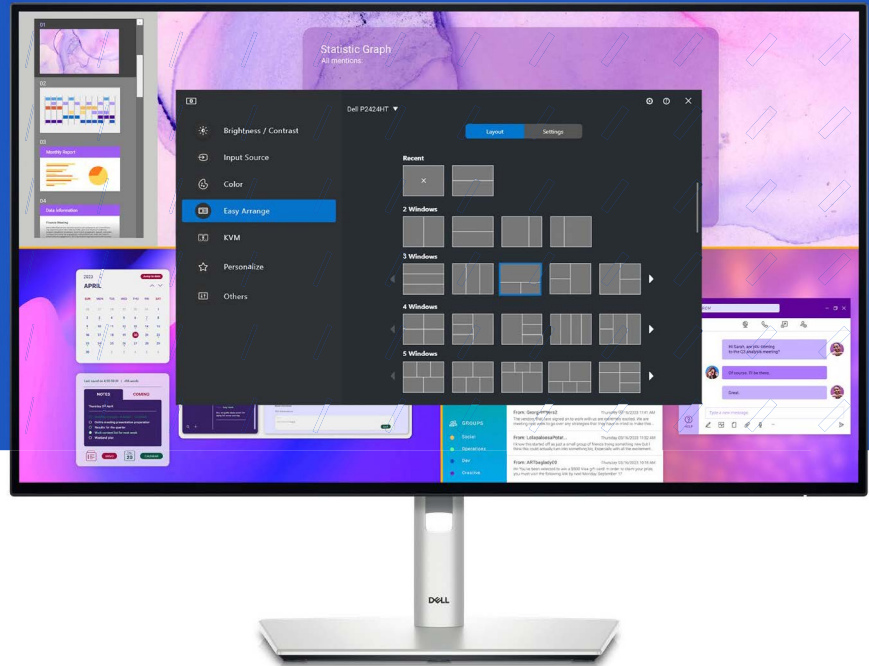

⁴ Enabled by Dell Display Manager.

Designed for you

Crafted with a premium platinum silver finish, this stylish Dell UltraSharp 27 Thunderbolt Hub monitor fits both home and office environments.

Designed with purpose

The small base and elegant cable management system hides cords within the monitor riser.

Easy-to-use

Navigate the onscreen menu and adjust settings with a convenient joystick control.

Work comfortably

Experience made-for-you comfort by tilting, swiveling, pivoting and adjusting the height of your monitor (150mm max).

Dell Display Manager

Modern Intuitive User Interface

New modern user interface for ease of use and personalization of features with Menu launcher.

Productive at every level

Easy Arrange allows you to easily tile multiple applications across one or more screens with 48 pre-set window partitions and the ability to personalize up to five windows, giving you improved multitasking abilities. Easy Arrange Memory save the placement of your programs and applications in the layouts and restore them when you select the preferred layout.

Stay updated

Get automatic notification anytime for new updates on monitor firmware¹ and software.

Optimize front of screen experience

Get uniform color experience from your monitor seamlessly by matching the color preset of the monitor¹ and the supported ICC profile.