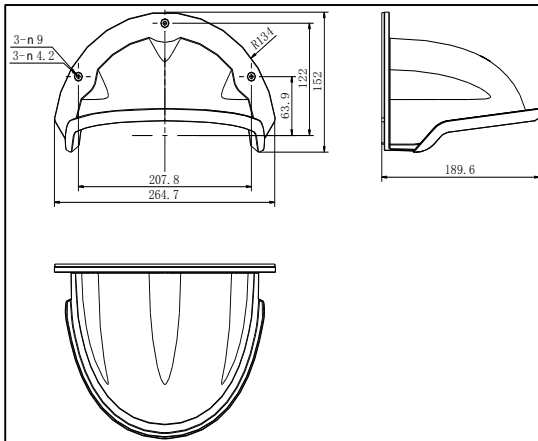

DS-1250ZJ

Rain Shade for Outdoor Dome Camera

Features:

- Composite fibre material with good tenacity and high reliability;
- Water chute design for preventing rainwater from flowing to camera housing;
- Prevent direct sunlight and improve image quality;
- Rain protection and six-level windproof;
- Weaken the possibility of freezing;

Dimension:

Order Model:

DS-1250ZJ

Parameter:

Model	DS-1250ZJ
Parameters	Rain Shade for Outdoor Dome Camera
Appearance	Hikvision White
Material	Composite Fibre
Dimension	264.7*152*189.6 mm
Weight	199g

Notice:

- The rain shade should be installed on flat wall
- The wall must be capable of supporting over 3 times as much as the total weight of the camera and accessory.

Note: The actual dome camera may vary from the picture above.