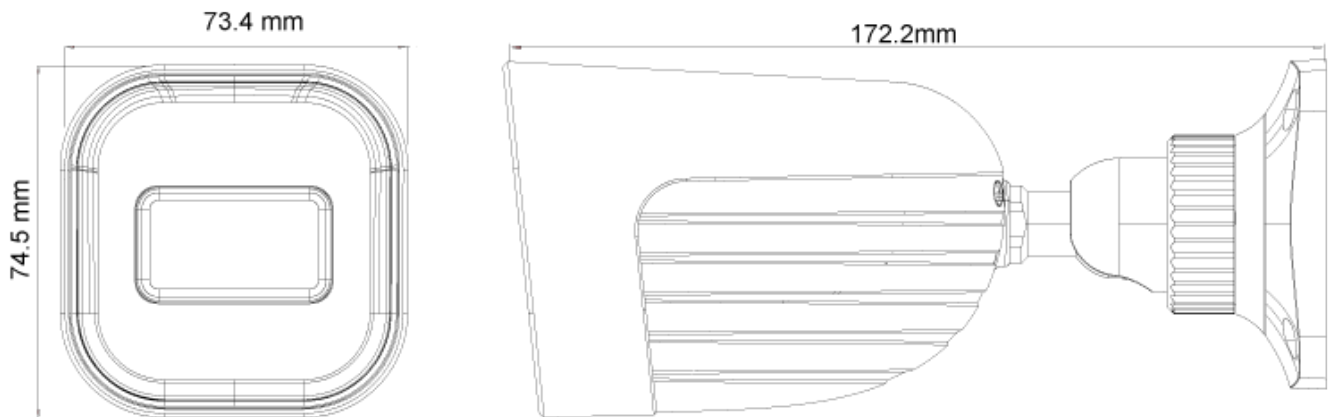

DIMENSIONS

ACCESSORIES

PR-JB12IP66

PR-JB12IP64