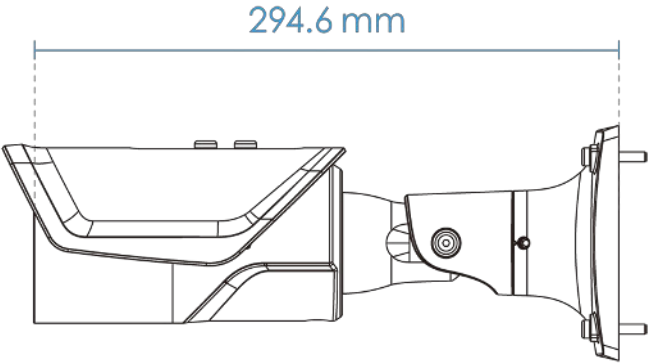

---

Identify (250PPM/ 76PPF)

Wide: 6.0 m (19.7 ft)  
Tele: 19.7 m (64.6 ft)

---

# Dimensions