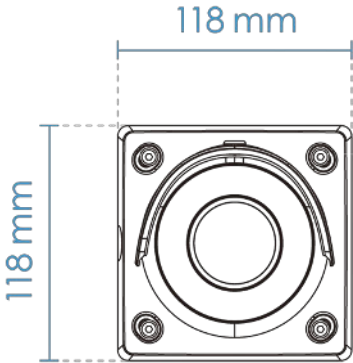

---

Identify (250PPM/ 76PPF)

Wide: 6.0 m (19.7 ft)  
Tele: 19.7 m (64.6 ft)

---

# Dimensions