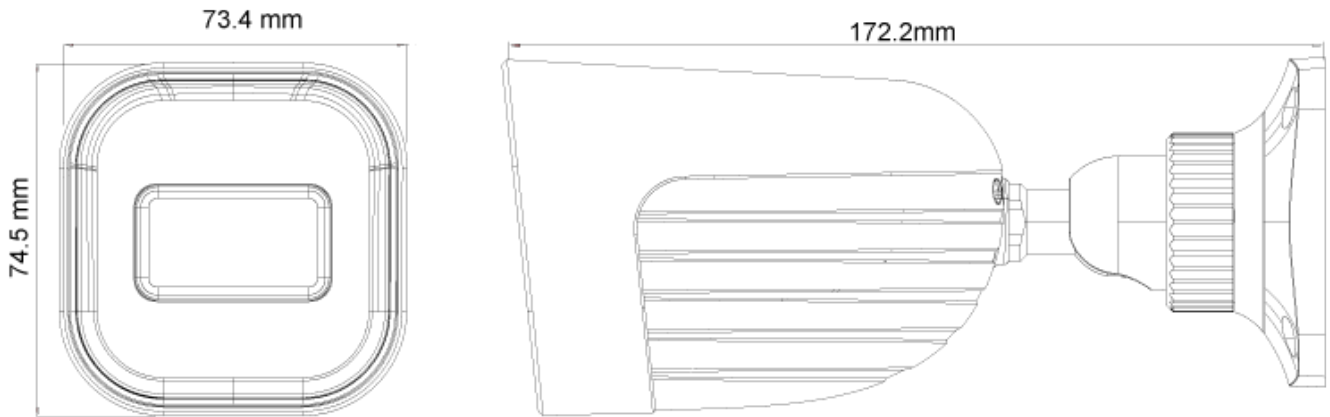

### ANALYTICS

- General Analytics: Camera Tampering
- Standard Analytics (Pixel-Based): Line Crossing, Sterile Area

## SPECIFICATIONS

Image Sensor	1/2.8" CMOS (16:9)
Effective Pixels	1920x1080
Electronic Shutter	1/25s ~ 1/100000s
Frame Rate	1-25/30FPS
Day & Night	ICR
Min. Illumination	Day: 0.1lux / Night: 0.046lux (@F2.2, AGC on) 0lux with IR on
Audio compression	N/A
Communication	N/A
Image Settings	AWB, AGC Adjustable, Exposure Mode (Auto) Sharpness, Saturation, Brightness & Contrast Adjustable
Image Enhancement	Digital WDR, BLC, HLC, ROI
Noise Reduction	3D-DNR
Image Orientation	Mirror/Flip
Privacy Zone	Yes
Motion Detection	Yes
Analytics	General Analytics: Camera Tampering Standard Analytics (Pixel-Based): Line Crossing, Sterile Area
Video Compression	H.265 / H.264
Resolution	2MP (1920x1080) / 1MP (1280x720) / D1 (704x576) / CIF (352x288)
Multi-Stream	Master Stream: 2MP (1920x1080) / 1MP (1280x720) (1~30fps) Substream: D1/CIF (1~30fps)
Bit rate	64Kbps ~ 4Mbps@H.265 / 64Kbps ~ 5Mbps@H.264
Encode Mode	VBR/CBR
Image Quality	Five levels under VBR; Free adjustment under CBR
IR Distance	20m (1 High-Power IR LED)
Lens (Field of View)	3.6mm (85°)

## SPECIFICATIONS

Iris	Fixed Iris
Lens Mount	M12 mount
Protection Rate	Water Proof: IP67
Bracket	3-Axis Bracket
Dimensions	172.2x73.4x74.5mm
Weight (gross)	~300g
Network	RJ45 (+PoE)
Power	DC Socket
Analog Video Output	No
Audio Connectivity	No
SD Card	No
Hard Reset Button	No
Alarm	No
Remote Monitoring	IE Browsing, Ossia VMS Software, Provision Cam2 Mobile App
User Access	Supports simultaneous monitoring of up to 3 users with multi-stream real-time transmission
Network Protocol	IPv4, IPv6, TCP, UDP, DHCP, NTP, DDNS, 802.1X, RTSP, Multicast, UPnP, Email, FTP, HTTPS, QoS, Auto Report
ONVIF	Yes
Ethernet	100Mbps
PoE	Yes
Power Supply	DC12V/~250mA / PoE/~3.5W
Work Environment	-30°C~60°C, 10%~90% Humidity
Junction Box	PR-JB12IP66 - PR-JB12IP64

## DIMENSIONS