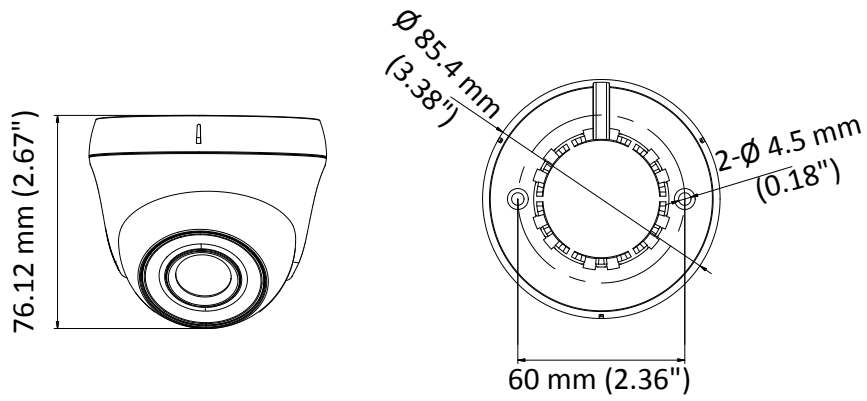

### Key Features

- 2 MP high-performance CMOS
- 1920 × 1080 resolution
- 2.8 mm, 3.6 mm, 6 mm fixed focal lens
- Day/Night switch
- EXIR 2.0, smart IR, up to 20 m IR distance
- Switchable TVI/AHD/CVI/CVBS

## Specifications

<b>Camera</b>	
Image Sensor	2 MP CMOS image sensor
Signal System	PAL/NTSC
Effective Pixels	1920 (H) × 1080 (V)
Min. illumination	0.01 Lux@(F1.2, AGC ON), 0 Lux with IR
Shutter Time	1/25 (1/30) s to 1/50,000 s
Lens	2.8 mm, 3.6 mm, 6 mm
Horizontal Field of View	92° (2.8 mm), 70.9° (3.6 mm), 56.7° (6 mm)
Lens Mount	M12
Day & Night	IR cut filter
Angle Adjustment	Pan: 0° to 360°, Tilt: 0° to 180°, Rotation: 0° to 360°
Synchronization	Internal synchronization
Video Frame Rate	1080p@25fps/1080p@30fps
HD Video Output	1 analog HD output
S/N Ratio	> 62dB
<b>General</b>	
Operating Conditions	-40 °C to 60 °C (-40 °F to 140 °F), Humidity: 90% or less (non-condensation)
Power Supply	12 VDC ±15%
Power Consumption	Max. 4 W
Material	Plastic
IR Range	Up to 20 m
Dimensions	∅ 85.4 mm × 76.12 mm ( ∅ 3.38" × 2.67")
Weight	130 g (0.29 lb.)

## Dimension