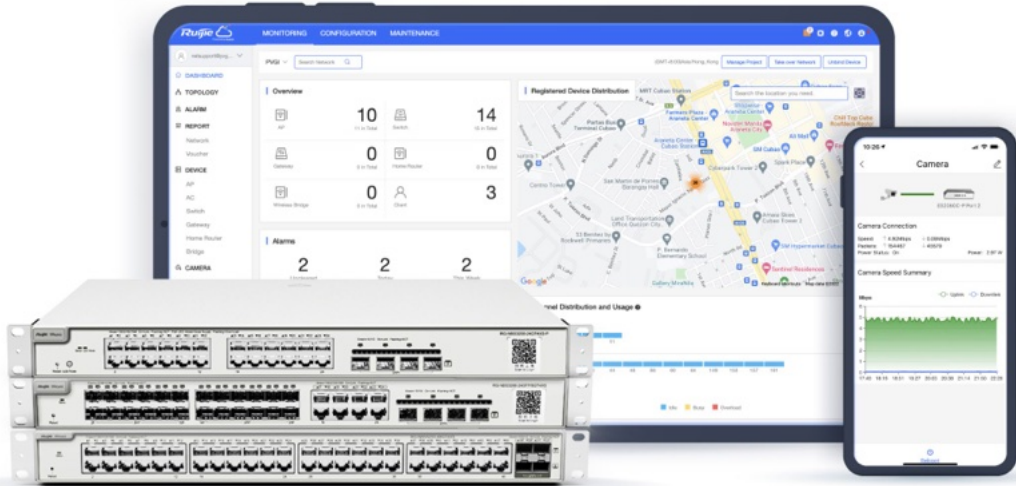

## Cloud, Make Your Business Easy

- SON, zero touch provisioning to Cloud
- Monitor switch statistics at anytime anywhere
- Configure VLANs on Ruijie Cloud APP
- Easy maintenance, save onsite time and cost