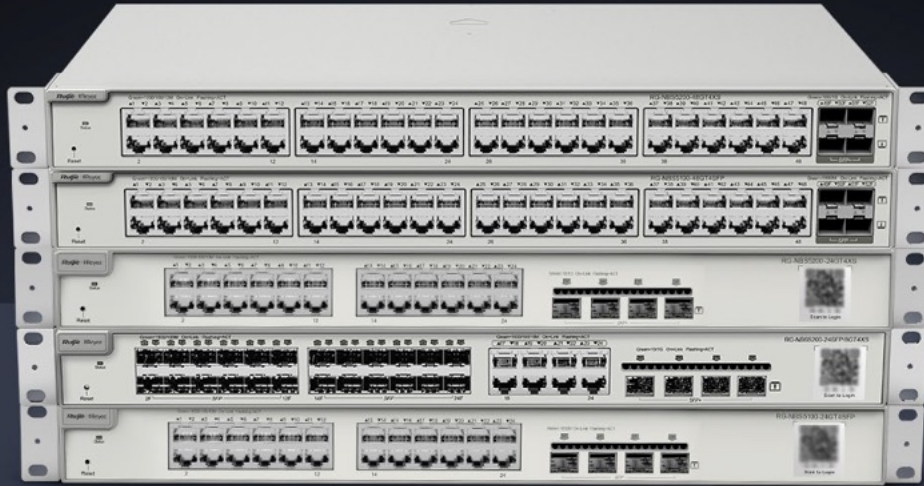

# RG-NBS51/52 series Layer 3 Cloud Managed Switches

DATASHEET

## RG-NBS5000 Series Switch

High performance Layer 3 switch for core/aggregation

Static Routing

6kV Surge Protection

5 Years Warranty