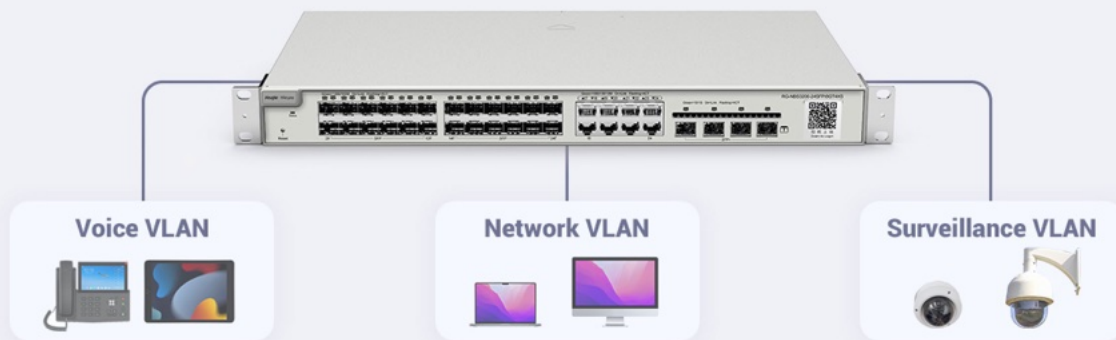

RG-NBS51/52 series Layer 3 Cloud Managed Switches

DATASHEET

Highlights

- Enterprise-class quality ensures High Performance
- Static routing allows traffic to be routed at Layer 3
- Multiple security policies protect your network
- Lifetime management on Ruijie Cloud at anytime anywhere

Highlight Features

RG-NBS5000 Series Switch

High performance Layer 3 switch for core/aggregation

Static Routing

6kV Surge Protection

5 Years Warranty

Enterprise-class Quality Ensures High Performance

[Link Aggregation](#)

[IGMP Snooping](#)

[VLAN](#)

Highlight Features

Enterprise-class Quality Ensures High Performance

Link Aggregation

IGMP Snooping

VLAN

Enterprise-class Quality Ensures High Performance

Link Aggregation

IGMP Snooping

VLAN

Highlight Features

Multiple Security Policies Protect Your Network

Security Stability

Multiple Security Policies Protect Your Network

Security Stability