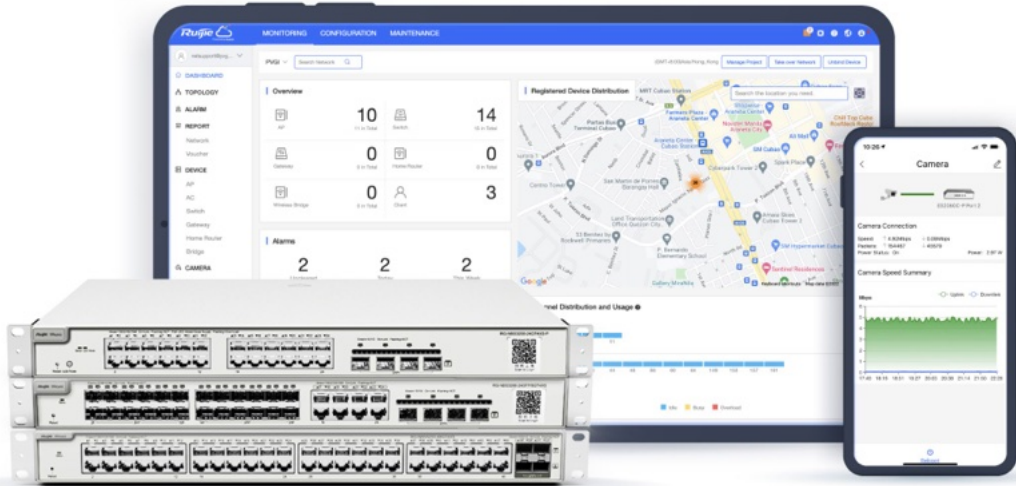

[IGMP Snooping](#)

[VLAN](#)

Highlight Features

Enterprise-class Quality Ensures High Performance

Link Aggregation

IGMP Snooping

VLAN

Enterprise-class Quality Ensures High Performance

Link Aggregation

IGMP Snooping

VLAN

Highlight Features

Multiple Security Policies Protect Your Network

Security Stability

Multiple Security Policies Protect Your Network

Security Stability

Highlight Features

Cloud, Make Your Business Easy

- SON, zero touch provisioning to Cloud
- Monitor switch statistics at anytime anywhere
- Configure VLANs on Ruijie Cloud APP
- Easy maintenance, save onsite time and cost