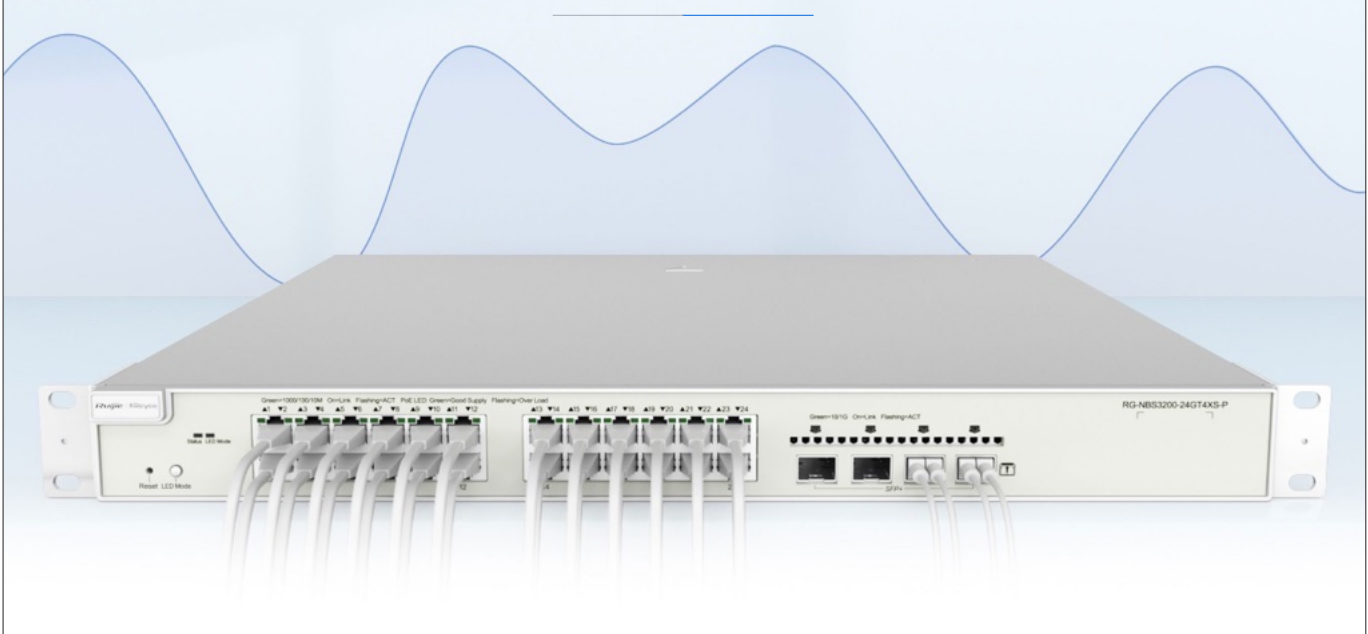

RG-NBS51/52 series Layer 3 Cloud Managed Switches

DATASHEET

Highlights

- Enterprise-class quality ensures High Performance
- Static routing allows traffic to be routed at Layer 3
- Multiple security policies protect your network
- Lifetime management on Ruijie Cloud at anytime anywhere

Highlight Features

RG-NBS5000 Series Switch

High performance Layer 3 switch for core/aggregation

Static Routing

6kV Surge Protection

5 Years Warranty

Enterprise-class Quality Ensures High Performance

[Link Aggregation](#)

[IGMP Snooping](#)

[VLAN](#)

Highlight Features

Enterprise-class Quality Ensures High Performance

Link Aggregation

IGMP Snooping

VLAN

Enterprise-class Quality Ensures High Performance

Link Aggregation

IGMP Snooping

VLAN

Highlight Features

Multiple Security Policies Protect Your Network

Security Stability

Multiple Security Policies Protect Your Network

Security Stability