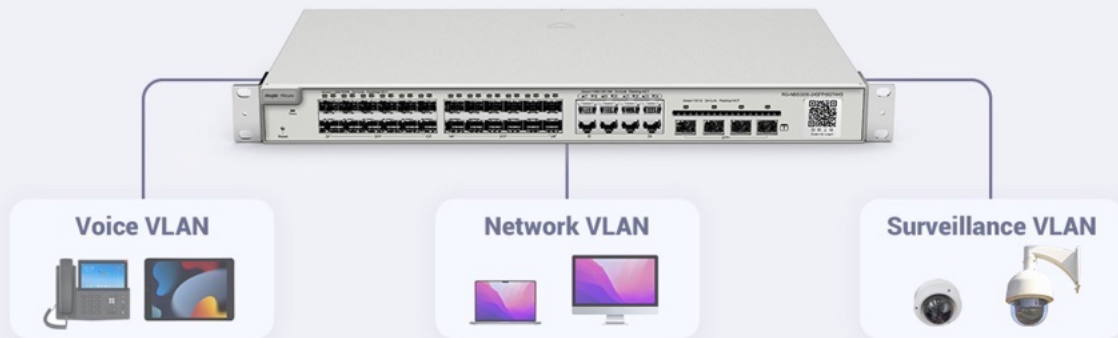

RG-NBS51/52 series Layer 3 Cloud Managed Switches

DATASHEET

Highlights

- Enterprise-class quality ensures High Performance
- Static routing allows traffic to be routed at Layer 3
- Multiple security policies protect your network
- Lifetime management on Ruijie Cloud at anytime anywhere

Highlight Features

RG-NBS5000 Series Switch

High performance Layer 3 switch for core/aggregation

Static Routing

6kV Surge Protection

5 Years Warranty

Enterprise-class Quality Ensures High Performance

[Link Aggregation](#)

[IGMP Snooping](#)

[VLAN](#)

Highlight Features

Enterprise-class Quality Ensures High Performance

Link Aggregation

IGMP Snooping

VLAN

Enterprise-class Quality Ensures High Performance

Link Aggregation

IGMP Snooping

VLAN

Highlight Features

Multiple Security Policies Protect Your Network

Security Stability

Multiple Security Policies Protect Your Network

Security Stability