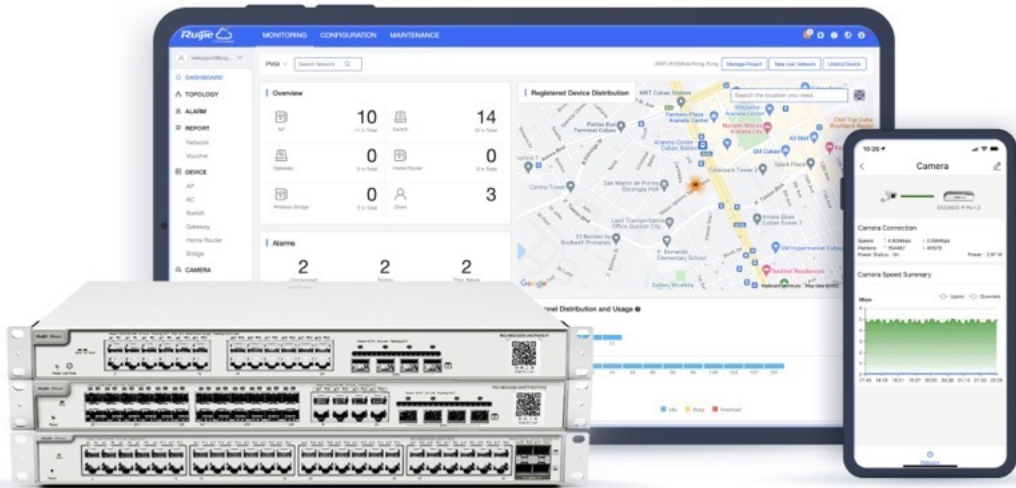

[IGMP Snooping](#)

[VLAN](#)

Highlight Features

Enterprise-class Quality Ensures High Performance

Link Aggregation

IGMP Snooping

VLAN

Enterprise-class Quality Ensures High Performance

Link Aggregation

IGMP Snooping

VLAN

Highlight Features

Multiple Security Policies Protect Your Network

Security Stability

Multiple Security Policies Protect Your Network

Security Stability

Highlight Features

Cloud, Make Your Business Easy

- SON, zero touch provisioning to Cloud
- Monitor switch statistics at anytime anywhere
- Configure VLANs on Ruijie Cloud APP
- Easy maintenance, save onsite time and cost