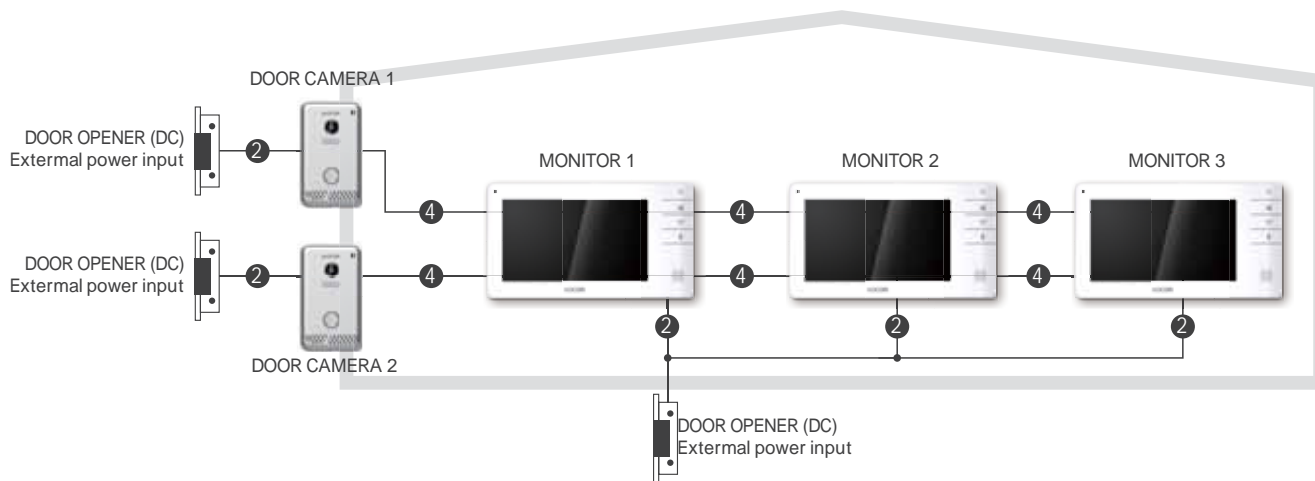

VIDEOPHONE

4 WIRE APARTMENT SYSTEM MONITOR

KCV-S701EB

Resistant metal door camera
Surface mount installation

Modern Design
DC Type
19mm

MADE IN KOREA

FUNTION

- 7" Color digital LCD monitor
- Easy to operate using OSD menu and icon button
- Communication between Door camera and multipanel
- Connection up to 2 Door Cameras and 3 Monitors

CONNECTABLE PRODUCT

DOOR CAMERA
KC-S81M

MULTI PANEL
KVL-30Xi

LOBBYPHONE KLP-420 is not connectable with KCV-S701EB

SPECIFICATIONS

Model No.	KCV-S701EB
Power Source	DC 12V-1A Adaptor
Power Consumption	1.2W(±20%)(Stand by), 8W(±20%)(In load)
Operating Temperature	0°C ~ +40°C
LCD	7" Digital LCD
Communication	Handfree type
Wiring	Door camera : Polarized 4 wire
	Ex_Monitor : Polarized 4 wire
	Door opener : Non-polarized 2 wire
Mount Type	Surface mount
Dimesion	220(W) x 123(H) x 19(D) mm

WIRING DIAGRAM

■ FOR SINGLE-HOUSEHOLD

※ Expandable up to 3 Monitors and 2 Door Cameras

■ FOR MULTIPLE-HOUSEHOLD

※ Compatible with KVL series and available up to 32 households

PRODUCT DIMENSION

ACCESSORY

SUNVISOR
(OPTION)