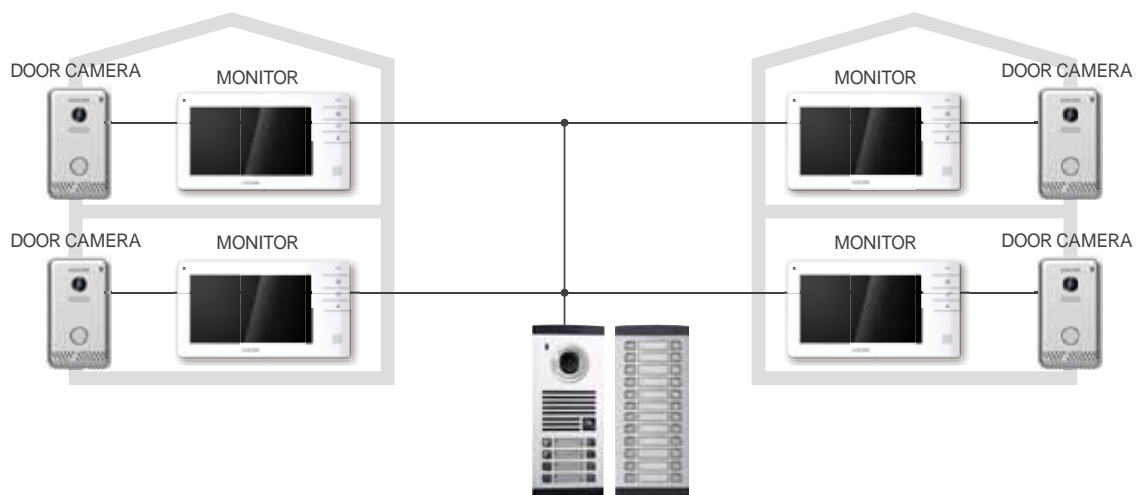

VIDEOPHONE

4 WIRE APARTMENT SYSTEM MONITOR

KCV-S701EB

Resistant metal door camera
Surface mount installation

Modern Design
DC Type
19mm

MADE IN KOREA

FUNTION

- 7" Color digital LCD monitor
- Easy to operate using OSD menu and icon button
- Communication between Door camera and multipanel
- Connection up to 2 Door Cameras and 3 Monitors

CONNECTABLE PRODUCT

DOOR CAMERA
KC-S81M

MULTI PANEL
KVL-30Xi

LOBBYPHONE KLP-420 is not connectable with KCV-S701EB

SPECIFICATIONS

Model No.	KCV-S701EB
Power Source	DC 12V-1A Adaptor
Power Consumption	1.2W(±20%)(Stand by), 8W(±20%)(In load)
Operating Temperature	0°C ~ +40°C
LCD	7" Digital LCD
Communication	Handfree type
Wiring	Door camera : Polarized 4 wire
	Ex_Monitor : Polarized 4 wire
	Door opener : Non-polarized 2 wire
Mount Type	Surface mount
Dimesion	220(W) x 123(H) x 19(D) mm

WIRING DIAGRAM

■ FOR SINGLE-HOUSEHOLD

※ Expandable up to 3 Monitors and 2 Door Cameras

■ FOR MULTIPLE-HOUSEHOLD

※ Compatible with KVL series and available up to 32 households

PRODUCT DIMENSION

ACCESSORY

SUNVISOR
(OPTION)