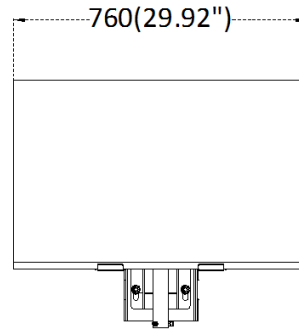

Pole Mount

▪ **Accessory**

▪ **Optional**

DS-1602ZJ-Corner Corner mount	DS-1661ZJ Pendant Mount	DS-1602ZJ-Pole Vertical pole mount