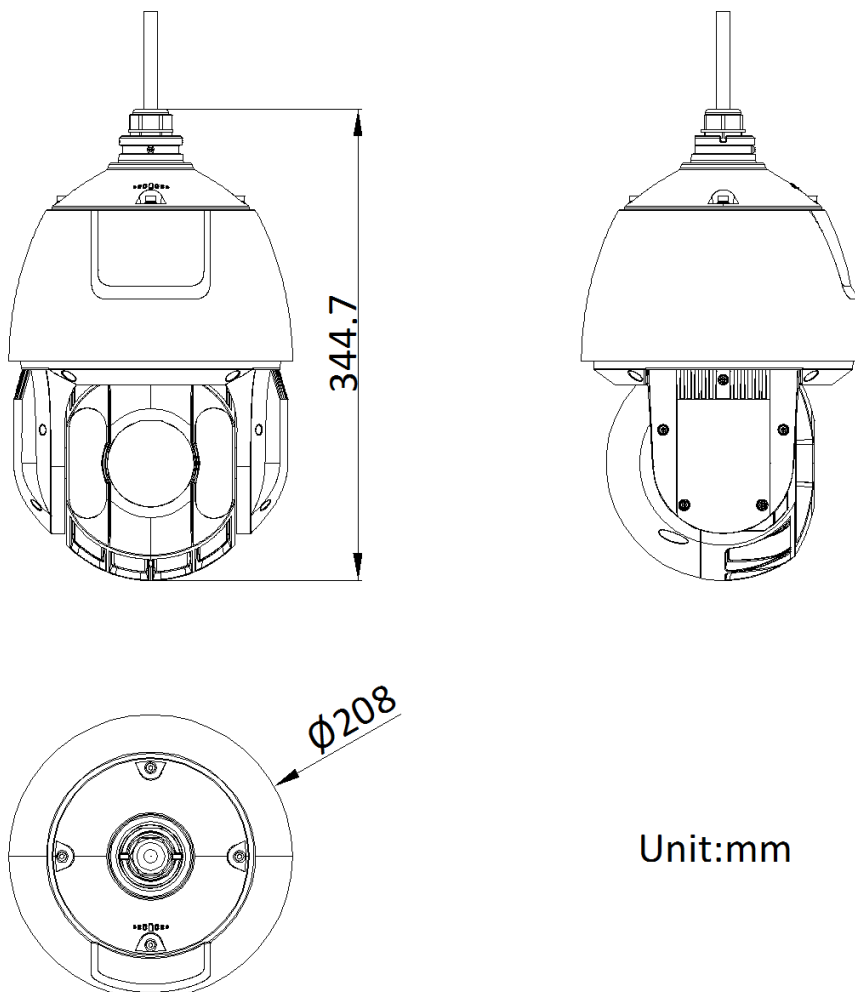

Battery Voltage	10.8 V
Capacity	360 WH (90 WH for each battery)
Operating Temperature	Charging: -20 °C to 45 °C (-4 °F to 113 °F) Discharging: -20 °C to 60 °C (-4 °F to 140 °F)
Cycle Lifetime	Performance mode: 5 days, Proactive mode: 8 days, Standby mode: 80 days *in cloudy/rainy days (25 °C)
Battery Life	More than 500 cycles
Battery Weight	Approx. 2.74 kg (6.0 lb.) (0.685 kg (1.5 lb.) for each battery)
Approval	
Protection	IP66 Standard; 6000 V Lightning Protection, Surge Protection and Voltage Transient Protection

▪ **Available Model**

- DS-2DE5425IWG-K/4G
- DS-2DE5425IWG-K/4G(US)
- DS-2DE5425IWG-K/4G(LA)
- DS-2DE5425IWG-K/4G(JP)

▪ **Dimension**