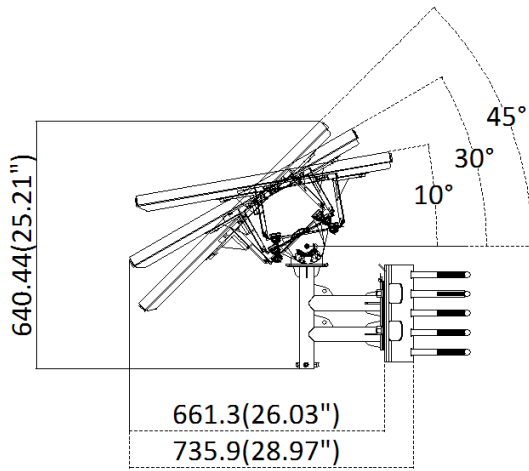

Pole Mount

▪ **Accessory**

▪ **Optional**

DS-1602ZJ-Corner Corner mount	DS-1661ZJ Pendant Mount	DS-1602ZJ-Pole Vertical pole mount