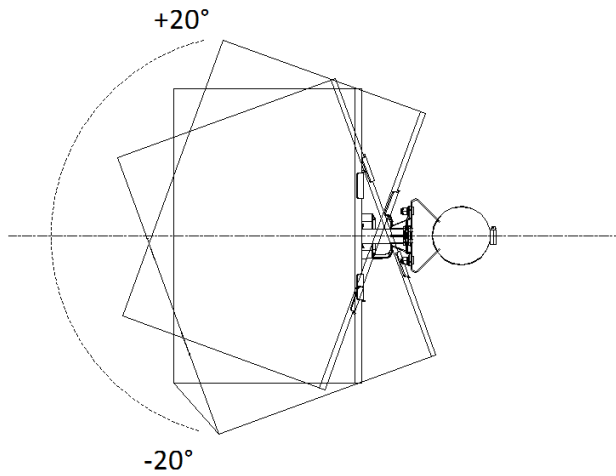

Pole Mount

▪ **Accessory**

▪ **Optional**

DS-1602ZJ-Corner Corner mount	DS-1661ZJ Pendant Mount	DS-1602ZJ-Pole Vertical pole mount