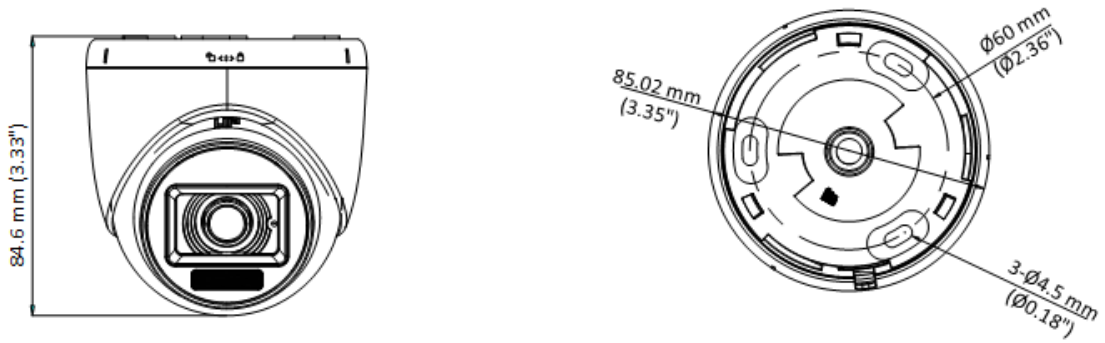

▪ **Accessory**

▪ **Optional**

DS-1272ZJ-110-TRS Wall mount	DS-1280ZJ-XS Junction box	DS-1276ZJ-SUS Corner Mount	DS-1275ZJ-SUS Vertical Pole Mount