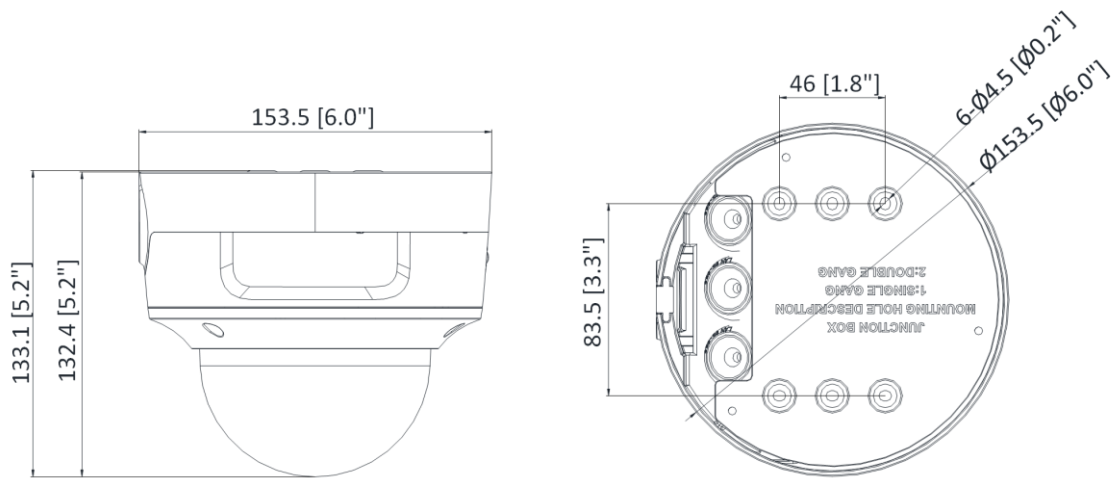

▪ Specification

Camera	
Image Sensor	1/1.8" Progressive Scan CMOS
Min. Illumination	Color: 0.003 Lux @ (F1.4, AGC ON), B/W: 0 Lux with IR
Shutter Speed	1/3 s to 1/100,000 s
Slow Shutter	Yes
P/N	P/N
Wide Dynamic Range	120 dB
Day & Night	IR cut filter
Angle Adjustment	Pan: 0° to 355°, tilt: 0° to 75°, rotate: 0° to 355°
Power-off Memory	Yes
Lens	
Lens Type	Varifocal lens, motorized lens, 2.8 to 12 mm
Iris Type	Fixed
Focal Length & FOV	2.8 to 12 mm: horizontal FOV 108° to 46°, vertical FOV 58° to 26°, diagonal FOV 127° to 52°
Aperture	F1.4
Lens Mount	Ø14
DORI	
DORI	2.8 to 12 mm: Wide: D: 86.0 m, O: 34.1 m, R: 17.2 m, I: 8.6 m Tele: D: 214.0 m, O: 84.9 m, R: 42.8 m, I: 21.4 m
Illuminator	
Supplement Light Type	IR
IR Range	Up to 40 m
IR Wavelength	850 nm
Smart Supplement Light	Yes
Video	
Max. Resolution	3840 × 2160
Main Stream	50 Hz: 25 fps (3840 × 2160, 3200 × 1800, 2688 × 1520, 1920 × 1080, 1280 × 720) 60 Hz: 24 fps (3840 × 2160) 30 fps (3200 × 1800, 2688 × 1520, 1920 × 1080, 1280 × 720)
Sub-Stream	50 Hz: 25 fps (1280 × 720, 640 × 480, 640 × 360) 60 Hz: 30 fps (1280 × 720, 640 × 480, 640 × 360)
Third Stream	50 Hz: 10 fps (1920 × 1080, 1280 × 720, 640 × 480, 640 × 360) 60 Hz: 10 fps (1920 × 1080, 1280 × 720, 640 × 480, 640 × 360) *Third stream is supported under certain settings.
Video Compression	Main stream: H.265/H.264/H.264+/H.265+ Sub-stream: H.265/H.264/MJPEG Third stream: H.265/H.264 *Third stream is supported under certain settings.
Video Bit Rate	32 Kbps to 16 Mbps
H.264 Type	Baseline Profile/Main Profile/High Profile
H.265 Type	Main Profile
H.264+	Main stream supports

▪ Available Model

DS-2CD2786G2-IZS (2.8 to 12 mm)

▪ **Dimension**

Unit: mm (inch)

▪ **Accessory**

▪ **Optional**

DS-1476ZJ-SUS Corner Mount	DS-1473ZJ-155 Wall Mount	DS-1227ZJ-DM37 In-ceiling Mount	DS-1471ZJ-155 Pendant Mount	DS-1475ZJ-SUS Vertical Pole Mount
				
DS-1473ZJ-155B Wall Mount				
				