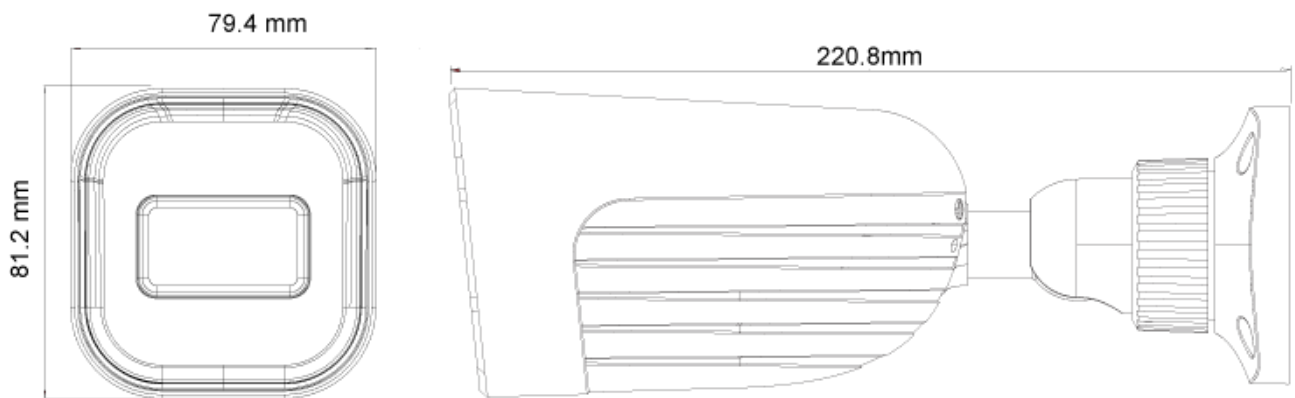

### MAIN FEATURES

- 2MP
- RAINBOW
- Pro series
- 1920x1080 Resolution
- IP67
- 4 in 1 (AHD/TVI/CVI/CVBS + PAL/NTSC)
- COC support

## SPECIFICATIONS

Image Sensor	1/2.8" 2MP Sensor
Image Format	16:9
Effective Pixels	1920 x 1080
Scanning System	Progressive
Resolution	2MP: 1920x1080 AHD/TVI/CVI 1MP: 1280x720 AHD/TVI/CVI CVBS: 1000TVL
FPS	25/30FPS
Min. Illumination	0 lux with LED
D&N	24/7 Full-Color Day Mode
IR LED	N/A
OSD Menu	Available via CoC only
CoC Support	Yes
Day & Night Mode	24/7 Full-Color Day Mode only
Backlight Compensation	BLC/HLC
S/N Ratio	≥52dB (AGC off)
White Balance	Auto/Manual
Noise Reduction	2D-DNR
Video Output	2MP / 1MP (Selected by OSD Menu) AHD/TVI/CVI/CVBS + PAL/NTSC
Privacy Mask	No
D-Effect	N/A
WDR	Digital
Lens (Field Of View)	3.6mm Mega-Pixel Fixed (84.6°)
Power	DC12V/300mA
Operation Temperature	-30°C ~ 50°C, 10% ~ 90% humidity

## SPECIFICATIONS

Protection Rate	IP67
Dimensions	172.2*73.4*74.5mm
Net Weight	~475g
Junction Box	PR-JB12IP66 - PR-JB12IP64

## DIMENSIONS