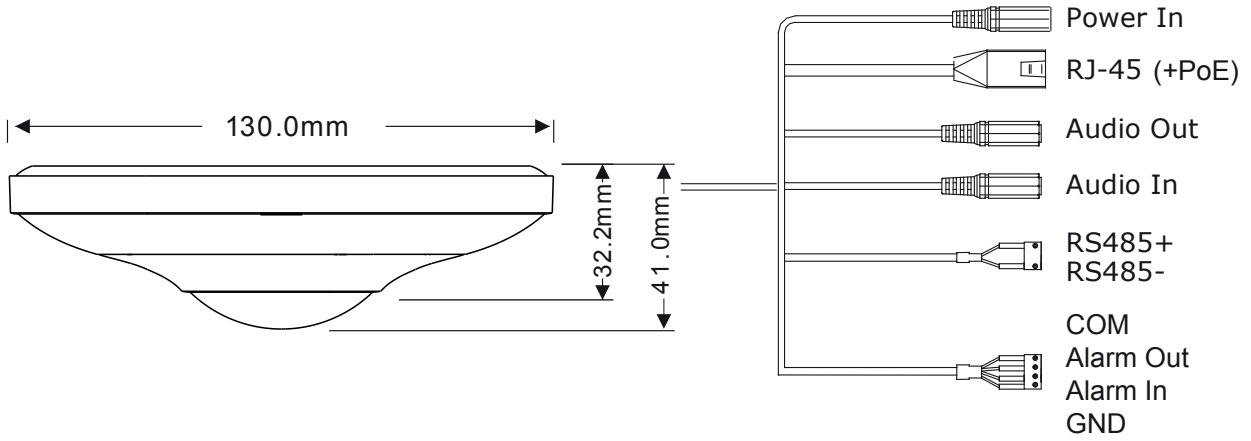

DIMENSIONS

ACCESSORIES

PR-B50JB