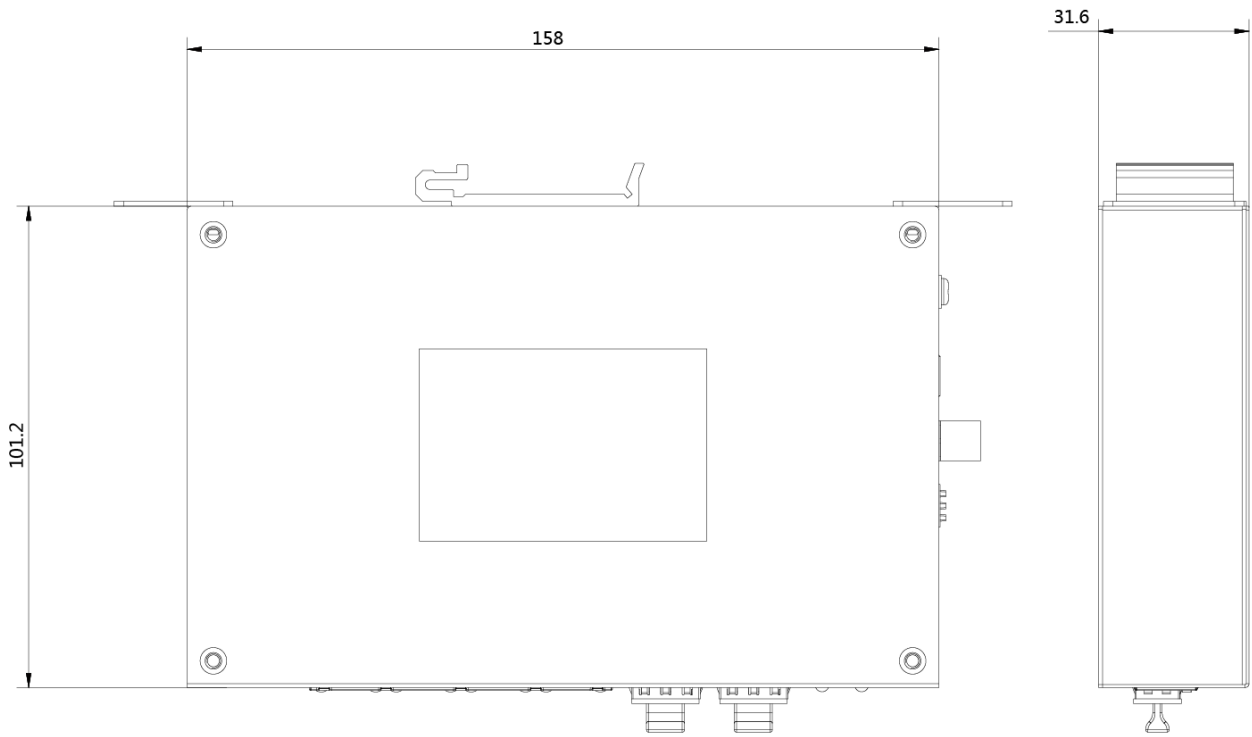

Dimension (unit: mm)