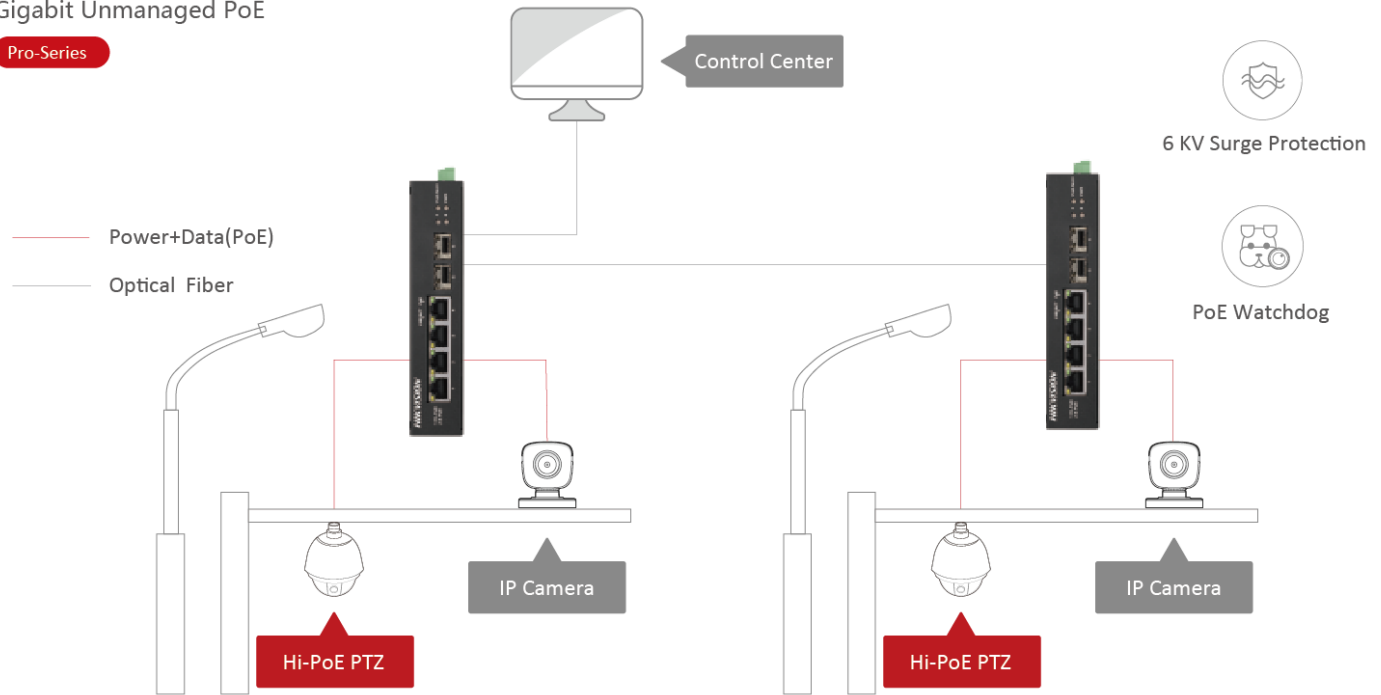

Typical Application

4-Port Gigabit PoE

Gigabit Unmanaged PoE

Pro-Series