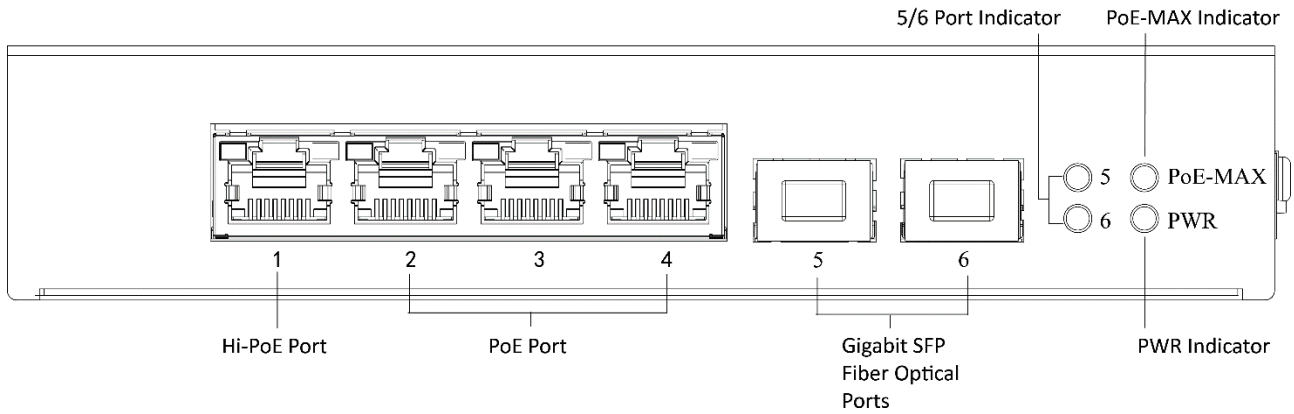

Physical Interface

Front panel:

Back panel: