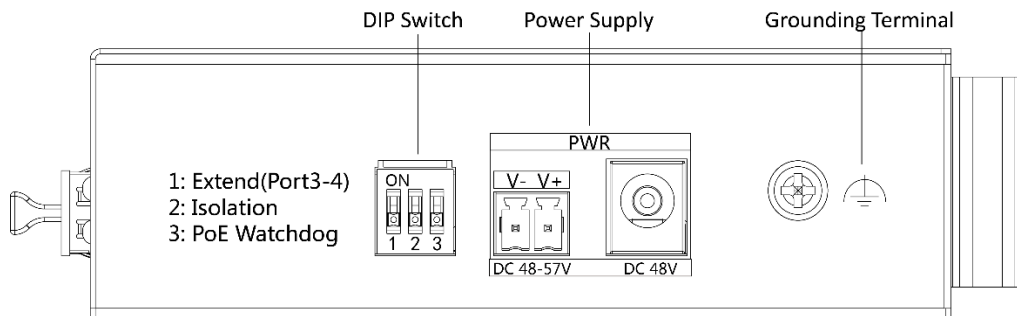

Available Model

DS-3T0506HP-E/HS