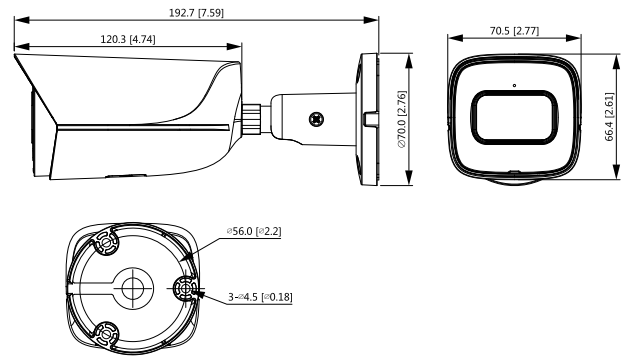

Power

Power Supply	12V DC/PoE (802.3af)
Power Consumption	< 5.4W

Environment

Operating Conditions	-40°C to +60°C (-40°F to +140°F)/less than≤95%
Storage Conditions	-40°C to +60°C (-40°F to +140°F)
Ingress Protection	IP67

Structure

Casing	Metal
Dimensions	192.7 mm × 70.5 mm × 66.4 mm (632.2" × 231.3" × 217.8") (L × W × H)
Net Weight	590 g (1.3lb)
Gross Weight	780 g (1.7lb)

Dimensions (mm[inch])

Ordering Information

Type	Part Number	Description
4MP Camera	DH-IPC-HFW3441EP-SA	4MP Lite AI IR Fixed focal Bullet Network Camera,PAL
	DH-IPC-HFW3441EN-SA	4MP Lite AI IR Fixed focal Bullet Network Camera,NTSC
Accessories (optional)	PFA130-E	Junction Box
	PFA152-E	Pole Mount
	PFM321D	DC12V1A Power Adapter
	LR1002-1ET/1EC	Single-port Long Reach Ethernet Over Coax Extender
	PFM900-E	Integrated Mount Tester
	PFM114	TLC SD Card