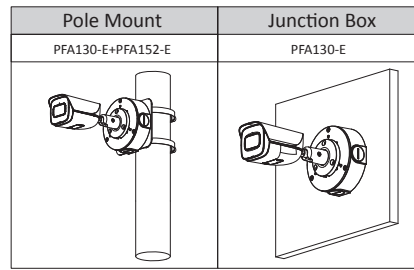

Structure

Casing	Metal
Dimensions	192.7 mm × 70.5 mm × 66.4 mm (632.2" × 231.3" × 217.8") (L × W × H)
Net Weight	590 g (1.3lb)
Gross Weight	780 g (1.7lb)

Dimensions (mm[inch])

Ordering Information

Type	Part Number	Description
4MP Camera	DH-IPC-HFW3441EP-SA	4MP Lite AI IR Fixed focal Bullet Network Camera,PAL
	DH-IPC-HFW3441EN-SA	4MP Lite AI IR Fixed focal Bullet Network Camera,NTSC
Accessories (optional)	PFA130-E	Junction Box
	PFA152-E	Pole Mount
	PFM321D	DC12V1A Power Adapter
	LR1002-1ET/1EC	Single-port Long Reach Ethernet Over Coax Extender
	PFM900-E	Integrated Mount Tester
	PFM114	TLC SD Card