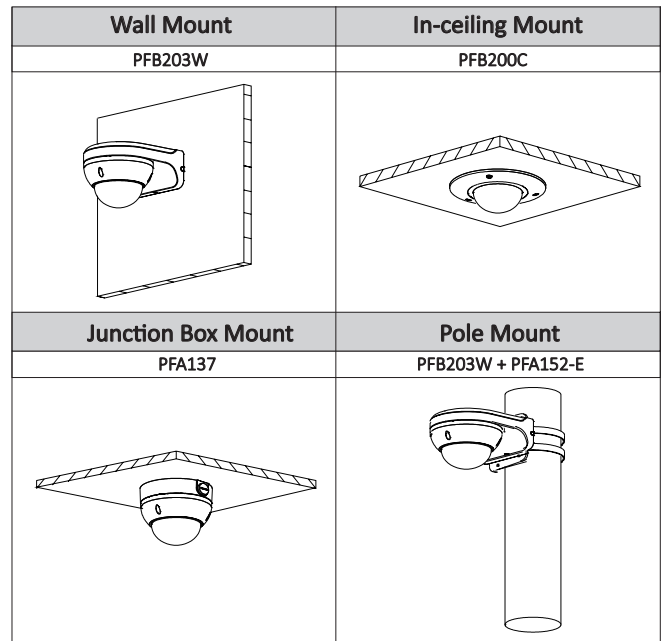

**Accessories**

Optional:

PFA137  
Mount Adapter

DC12V/2A  
Power Adapter

PFB203W  
Wall Mount

PFA152-E  
Pole Mount

PFB200C  
Ceiling Mount

**Dimensions (mm)**