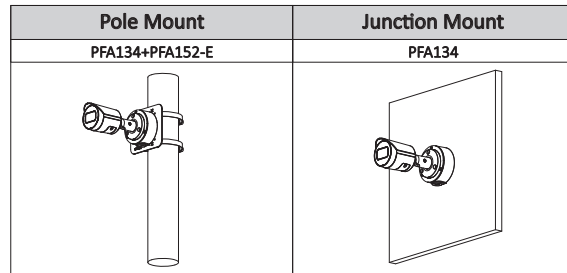

Environment

Operating Conditions	-40°C to +60°C (-40°F to +140°F)/less than ≤ 95% RH
Storage Temperature	-40°C to +60°C (-40°F to +140°F)
Protection Grade	IP67

Structure

Casing	metal
Dimensions	100.9 mm × Φ109.9 mm (4.0" × Φ4.3")
Net Weight	0.365 kg (0.8 lb)
Gross Weight	0.527 kg (1.2 lb)

Accessories

Optional:

Dimensions (mm[inch])