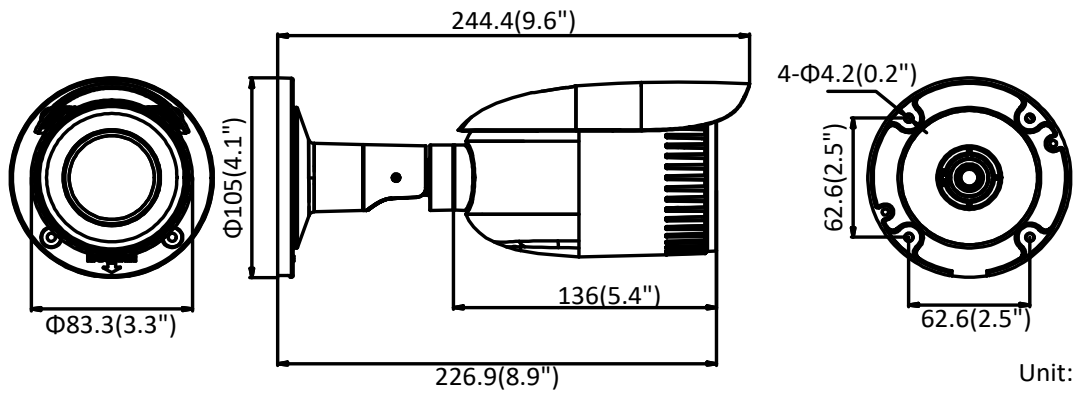

	802.1X, QoS, IPv6, UDP, Bonjour
General Function	One-key reset, anti-flicker, heartbeat, mirror, password protection, privacy mask, watermark
Firmware Version	5.5.2
API	ONVIF (PROFILE S, PROFILE G), ISAPI
Simultaneous Live View	Up to 6 channels
User/Host	Up to 32 users 3 levels: Administrator, Operator and User
Client	iVMS-4200, iVMS-4500, iVMS-5200
Web Browser	IE8+, Chrome 31.0-44, Firefox 30.0-51, Safari 8.0+
Interface	
Communication Interface	1 RJ45 10M/100M self-adaptive Ethernet port
Video Output (Without -Z)	1Vp-p composite output (75 Ω/BNC)
Reset Button	Yes
General	
Operating Conditions	-30 °C to 60 °C (-22 °F to 140 °F), humidity: 95% or less (non-condensing)
Power Supply	12 VDC ± 20%, 5.5 mm coaxial power plug PoE (802.3af, class 3)
Power Consumption and Current	-Z: 12 VDC, 0.9 A, max. 11 W; PoE: (802.3af, 36 V to 57 V), 0.4 A to 0.2 A, max. 12.9 W -V: 12 VDC, 0.6 A, max. 7 W; PoE: (802.3af, 36 V to 57 V), 0.3 A to 0.1 A, max. 9 W
Protection Level	IP67 TVS 2000V lightning protection, surge protection and voltage transient protection
Material	Metal
Dimensions	105 mm × 105 mm × 145 mm (4.1" × 4.1" × 5.7")
Weight	Camera: approx. 1035 g (2.3 lb.) With package: approx. 1550 g (3.4 lb.)

Available Models

IPC-B640H-V (2.8 mm to 12 mm), IPC-B640H-Z (2.8 mm to 12 mm)

Dimension

Unit: mm

Accessory

DS-1260ZJ