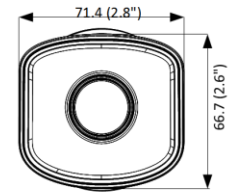

▪ Specification

Camera	
Image Sensor	1/2.7" progressive scan CMOS
Max. Resolution	2560 × 1920
Min. Illumination	Color: 0.01 Lux @(F2.0, AGC ON), B/W: 0 Lux with IR
Shutter Speed	1/3 s to 1/100,000 s
Day & Night	IR cut filter
Angle Adjustment	Pan: 0° to 360°, tilt: 0° to 180°, rotate: 0° to 360°
Lens	
Lens Type	Fixed focal lens, 2.8 and 4 mm optional
Focal Length & FOV	2.8 mm, horizontal FOV 98.0°, vertical FOV 71.7°, diagonal FOV 127.0° 4 mm, horizontal FOV 75.3°, vertical FOV 55.5°, diagonal FOV 98.2°
Lens Mount	M12
Iris Type	Fixed
Aperture	F2.0
Illuminator	
Supplement Light Type	IR
Supplement Light Range	Up to 30 m
IR Wavelength	850 nm
Video	
Main Stream	50 Hz: 20 fps (2560 × 1920) 25 fps (2560 × 1440, 1920 × 1080, 1280 × 720) 60 Hz: 20 fps (2560 × 1920) 30 fps (2560 × 1440, 1920 × 1080, 1280 × 720)
Sub-Stream	50 Hz: 25 fps (1280 × 720, 640 × 480, 640 × 360) 60 Hz: 30 fps (1280 × 720, 640 × 480, 640 × 360)
Video Compression	Main stream: H.265+/H.265/H.264+/H.264 Sub-stream: H.265/H.264/MJPEG
Video Bit Rate	32 Kbps to 16 Mbps
H.264 Type	Baseline Profile/Main Profile/High Profile
H.265 Type	Main profile
Region of Interest (ROI)	1 fixed region for main stream
Network	
Protocols	TCP/IP, ICMP, HTTP, HTTPS, FTP, DHCP, DNS, DDNS, RTP, RTSP, RTCP, NTP, UPnP™, SMTP, IGMP, 802.1X, QoS, IPv6, Bonjour, IPv4, UDP, SSL/TLS
Simultaneous Live View	Up to 6 channels
API	Open Network Video Interface, ISAPI
User/Host	Up to 32 users. 3 levels: administrator, operator and user 3 user levels: administrator, operator, and user
Client	iVMS-4200, Hik-Connect
Web Browser	Plug-in required live view: IE 10+ Plug-in free live view: Chrome 57.0+, Firefox 52.0+ Local service: Chrome 57.0+, Firefox 52.0+

▪ Available Model

IPC-B150H (2.8/4 mm)

▪ Dimension

Unit: mm(inch)

▪ Accessory

▪ Optional

HIA-J101

Junction Box