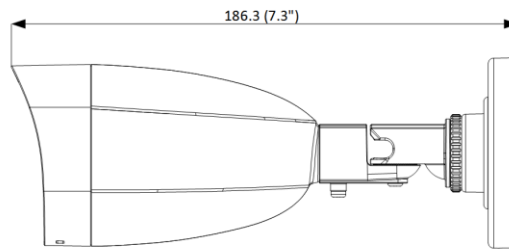

▪ Specification

Camera	
Image Sensor	1/2.7" progressive scan CMOS
Max. Resolution	2560 × 1920
Min. Illumination	Color: 0.01 Lux @(F2.0, AGC ON), B/W: 0 Lux with IR
Shutter Speed	1/3 s to 1/100,000 s
Day & Night	IR cut filter
Angle Adjustment	Pan: 0° to 360°, tilt: 0° to 180°, rotate: 0° to 360°
Lens	
Lens Type	Fixed focal lens, 2.8 and 4 mm optional
Focal Length & FOV	2.8 mm, horizontal FOV 98.0°, vertical FOV 71.7°, diagonal FOV 127.0° 4 mm, horizontal FOV 75.3°, vertical FOV 55.5°, diagonal FOV 98.2°
Lens Mount	M12
Iris Type	Fixed
Aperture	F2.0
Illuminator	
Supplement Light Type	IR
Supplement Light Range	Up to 30 m
IR Wavelength	850 nm
Video	
Main Stream	50 Hz: 20 fps (2560 × 1920) 25 fps (2560 × 1440, 1920 × 1080, 1280 × 720) 60 Hz: 20 fps (2560 × 1920) 30 fps (2560 × 1440, 1920 × 1080, 1280 × 720)
Sub-Stream	50 Hz: 25 fps (1280 × 720, 640 × 480, 640 × 360) 60 Hz: 30 fps (1280 × 720, 640 × 480, 640 × 360)
Video Compression	Main stream: H.265+/H.265/H.264+/H.264 Sub-stream: H.265/H.264/MJPEG
Video Bit Rate	32 Kbps to 16 Mbps
H.264 Type	Baseline Profile/Main Profile/High Profile
H.265 Type	Main profile
Region of Interest (ROI)	1 fixed region for main stream
Network	
Protocols	TCP/IP, ICMP, HTTP, HTTPS, FTP, DHCP, DNS, DDNS, RTP, RTSP, RTCP, NTP, UPnP™, SMTP, IGMP, 802.1X, QoS, IPv6, Bonjour, IPv4, UDP, SSL/TLS
Simultaneous Live View	Up to 6 channels
API	Open Network Video Interface, ISAPI
User/Host	Up to 32 users. 3 levels: administrator, operator and user 3 user levels: administrator, operator, and user
Client	iVMS-4200, Hik-Connect
Web Browser	Plug-in required live view: IE 10+ Plug-in free live view: Chrome 57.0+, Firefox 52.0+ Local service: Chrome 57.0+, Firefox 52.0+

▪ Available Model

IPC-B150H (2.8/4 mm)

▪ Dimension

Unit: mm(inch)

▪ Accessory

▪ Optional

HIA-J101

Junction Box