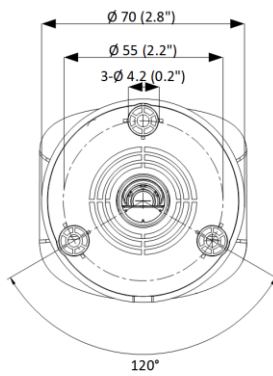

▪ Specification

Camera	
Image Sensor	1/2.7" progressive scan CMOS
Max. Resolution	2560 × 1920
Min. Illumination	Color: 0.01 Lux @(F2.0, AGC ON), B/W: 0 Lux with IR
Shutter Speed	1/3 s to 1/100,000 s
Day & Night	IR cut filter
Angle Adjustment	Pan: 0° to 360°, tilt: 0° to 180°, rotate: 0° to 360°
Lens	
Lens Type	Fixed focal lens, 2.8 and 4 mm optional
Focal Length & FOV	2.8 mm, horizontal FOV 98.0°, vertical FOV 71.7°, diagonal FOV 127.0° 4 mm, horizontal FOV 75.3°, vertical FOV 55.5°, diagonal FOV 98.2°
Lens Mount	M12
Iris Type	Fixed
Aperture	F2.0
Illuminator	
Supplement Light Type	IR
Supplement Light Range	Up to 30 m
IR Wavelength	850 nm
Video	
Main Stream	50 Hz: 20 fps (2560 × 1920) 25 fps (2560 × 1440, 1920 × 1080, 1280 × 720) 60 Hz: 20 fps (2560 × 1920) 30 fps (2560 × 1440, 1920 × 1080, 1280 × 720)
Sub-Stream	50 Hz: 25 fps (1280 × 720, 640 × 480, 640 × 360) 60 Hz: 30 fps (1280 × 720, 640 × 480, 640 × 360)
Video Compression	Main stream: H.265+/H.265/H.264+/H.264 Sub-stream: H.265/H.264/MJPEG
Video Bit Rate	32 Kbps to 16 Mbps
H.264 Type	Baseline Profile/Main Profile/High Profile
H.265 Type	Main profile
Region of Interest (ROI)	1 fixed region for main stream
Network	
Protocols	TCP/IP, ICMP, HTTP, HTTPS, FTP, DHCP, DNS, DDNS, RTP, RTSP, RTCP, NTP, UPnP™, SMTP, IGMP, 802.1X, QoS, IPv6, Bonjour, IPv4, UDP, SSL/TLS
Simultaneous Live View	Up to 6 channels
API	Open Network Video Interface, ISAPI
User/Host	Up to 32 users. 3 levels: administrator, operator and user 3 user levels: administrator, operator, and user
Client	iVMS-4200, Hik-Connect
Web Browser	Plug-in required live view: IE 10+ Plug-in free live view: Chrome 57.0+, Firefox 52.0+ Local service: Chrome 57.0+, Firefox 52.0+

▪ Available Model

IPC-B150H (2.8/4 mm)

▪ Dimension

Unit: mm(inch)

▪ Accessory

▪ Optional

HIA-J101

Junction Box