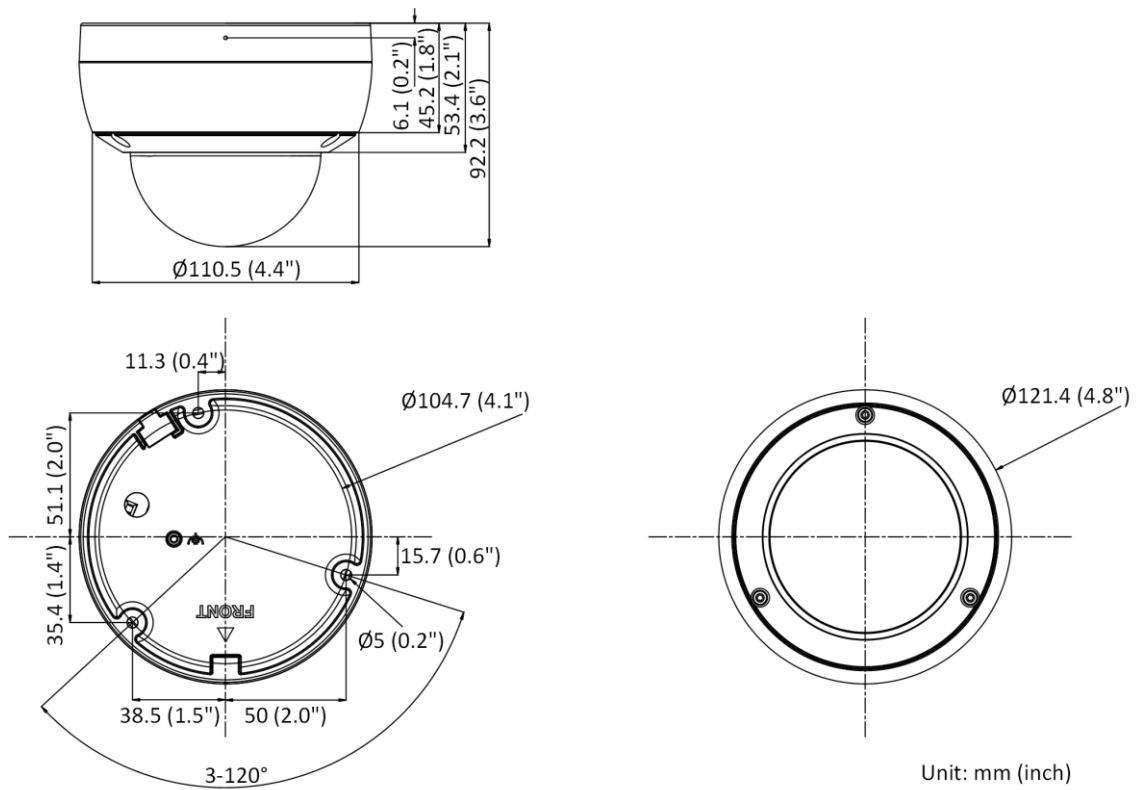

▪ **Dimension**

▪ **Accessory**

▪ **Optional**

DS-1275ZJ-SUS Vertical Pole Mount	DS-1280ZJ-DM46 Junction Box	DS-1276ZJ-SUS Corner Mount	DS-1272ZJ-120B Wall Mount	DS-1271ZJ-120 Pendant Mount
DS-1253ZJ-M Rain Shade	DS-1272ZJ-120 Wall Mount