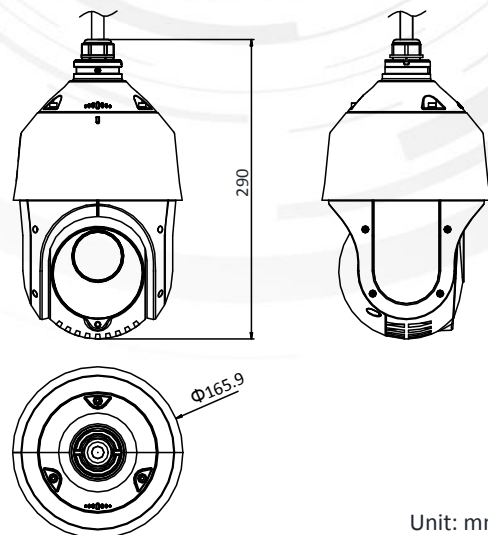

Dimensions