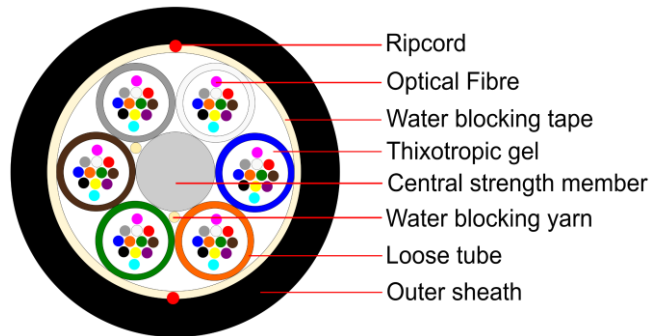

## LIGHTspeed Cable Single Mode Neo Heavy Duty Duct 4-144 Fibre

LIGHTspeed Neo Heavy Duty Duct optic fibre is strengthened by a thicker Glass reinforced plastic (GRP) strength member, suitable for a duct application.

### Features

- Small diameter
- Thixotropic gel filled loose tubes protects Fibre against expansion and contraction
- Excellent tensile, crush and bending resistance
- Optimised for 32 & 40mm sub-duct blow-in installation
- Excellent moisture barrier
- Polyethylene outer sheath contains carbon black for UV protection
- Non-metallic construction ensures lightning immunity

### Cable Structure

- GRP centre strength member
- Thixotropic jelly filled loose tube
- Water blocking yarns and tape
- Ripcords laid beneath the inner sheath
- Sheathed with black High-Density Polyethylene (HDPE)

### Colour code for Fibre and Tube

1	2	3	4	5	6	7	8	9	10	11	12
Blue	Orange	Green	Brown	Grey	White	Red	Black	Yellow	Violet	Pink	Aqua