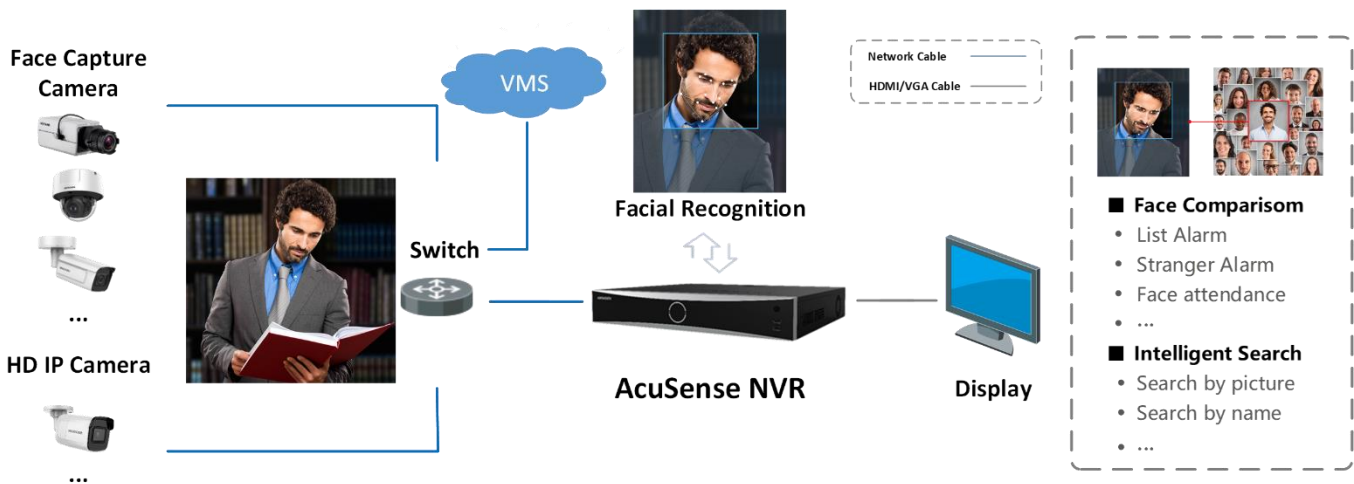

Network & Ethernet Access

- 16 independent PoE network interfaces
- 1 self-adaptive 10/100/1000 Mbps Ethernet interface
- Hik-Connect & DDNS (Dynamic Domain Name System) for easy network management
- Smooth streaming technology
- Support web access without plug-in

Typical Application

Facial Recognition and Face Picture Comparison

Modeling and analyzing face pictures captured by cameras. Realize blacklist alarm and stranger alarm via face picture library. Search target people by picture and name features.