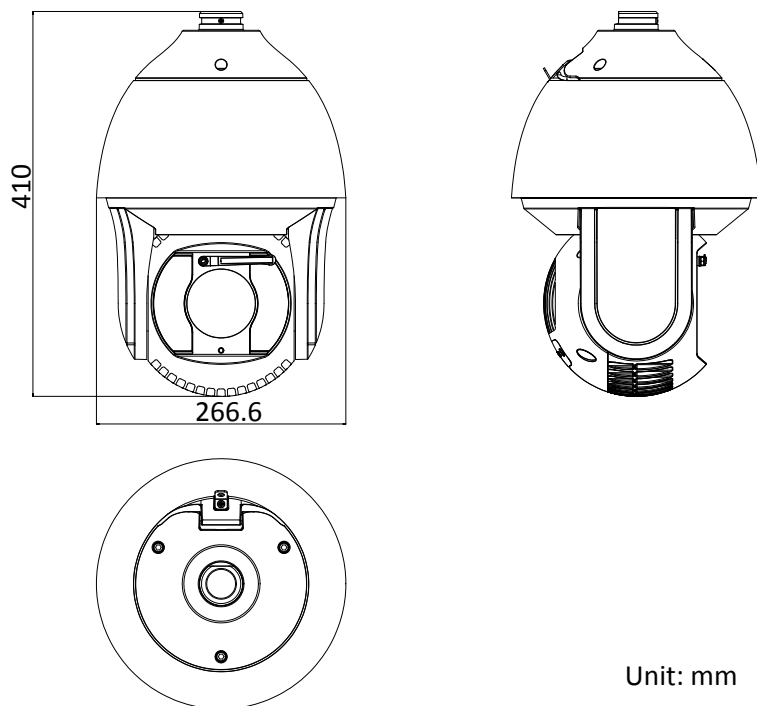

Weight	Approx. 8 kg (17.64 lb)
--------	-------------------------

DORI

The DORI (detect, observe, recognize, identify) distance gives the general idea of the camera ability to distinguish persons or objects within its field of view.

It is calculated based on the camera sensor specification and the criteria given by EN 62676-4: 2015.

DORI	Detect	Observe	Recognize	Identify
Definition	25 px/m	63 px/m	125 px/m	250 px/m
Distance (Tele)	2768.2 m (9141.1 ft)	1105.6 m (3627.4 ft)	557.2 m (1828.2 ft)	278.6 m (914.1 ft)

Order Model

DS-2DF8242IX-AEL (C), without wiper, 24 VAC & Hi-PoE

DS-2DF8242IX-AELW (C), with wiper, 24 VAC & Hi-PoE

Dimensions

Unit: mm

Accessory

Included:

Installation Adapter