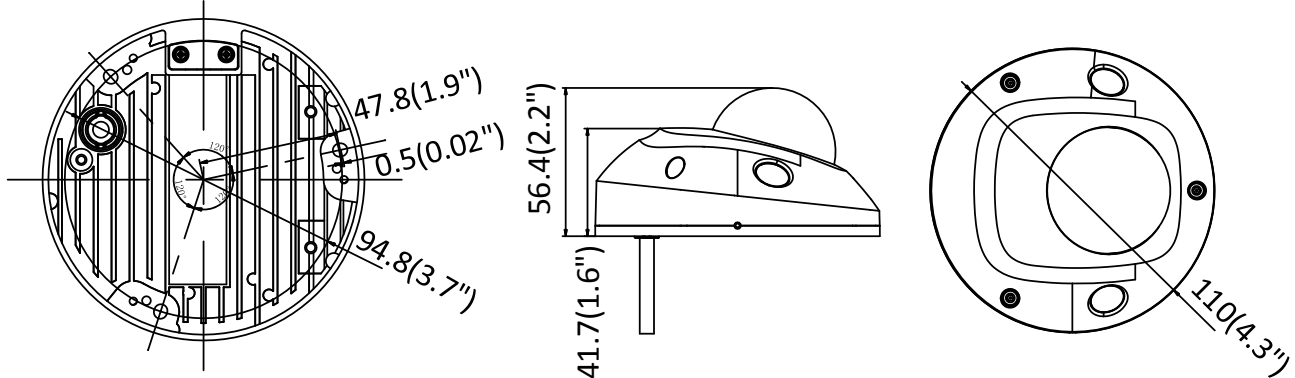

Dimensions