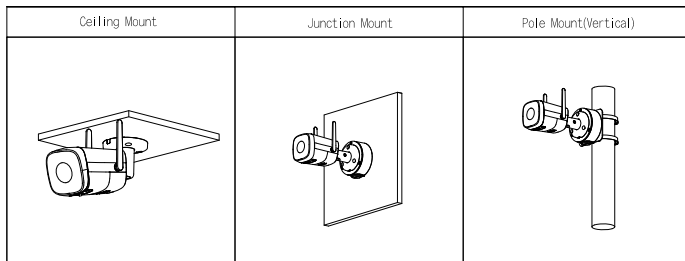

Ordering Information

Type	Model	Description
4 MP Camera	DH-IPC-HFW1430DTP-STW-0280B	4 MP IR Fixed-focal WiFi Bullet Network Camera, PAL, 2.8 mm
	DH-IPC-HFW1430DTN-STW-0280B	4 MP IR Fixed-focal WiFi Bullet Network Camera, NTSC, 2.8 mm
	DH-IPC-HFW1430DTP-STW-0360B	4 MP IR Fixed-focal WiFi Bullet Network Camera, PAL, 3.6 mm
	DH-IPC-HFW1430DTN-STW-0360B	4 MP IR Fixed-focal WiFi Bullet Network Camera, NTSC, 3.6 mm
Accessories	ADS-12AM-12 12012EPG	12V DC/1A Power Adapter

Accessories

Included:

ADS-12AM-12 12012EPG
12 V DC/1A
Power Adapter

Installation