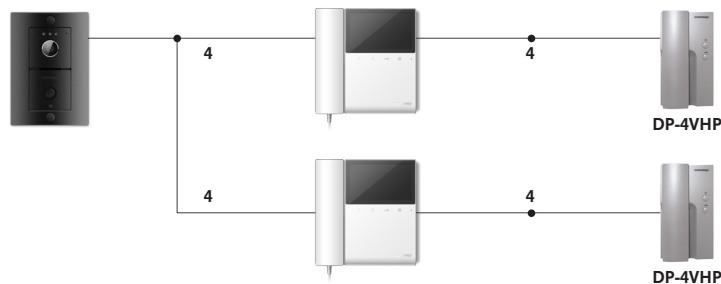

## DOOR ENTRY

It creates a safer and more convenient living environment with Individual door release control function.

---

## CAPACITIVE TOUCH BUTTON

Applied simple design via touch button type. It is enhanced convenience to use and recognition speed with High sensitive touch button.

**FINEVIEW VIDEOPHONE  
CDV-43K**

**FEATURES**

- 4.3 inch TFT LED display
- Video talk and door lock release enable
- Support 2 monitors, 1 cameras and 2 Interphones
- PAL/NTSC convertible

**SPECIFICATION**

Power source	AC 100~240V, 50/60Hz
LCD size	4.3 Inch TFT LED Display
Mount type	Surface-mounted type
Wiring	4 Wires
Distance	Door camera : 28m(0.5Ø) / 50m(0.65Ø) Interphone : 28m(0.5Ø) / 50m(0.65Ø)
Dimension(mm)	157x167x28

**WIRING DIAGRAM**

**DOOR CAMERA  
DRC-4L**

**FEATURES**

- Built-in illumination sensor
- Both indoor and outdoor use
- Surface-mounted type
- House call and talk

**SPECIFICATION**

Power source	DC 12V(FROM MONITOR)
Image sensor	Color C-Mos
Min. illumination	0.1Lux(up to 300mm)
Distance	28m(0.5Ø) / 50m (0.65Ø)
Dimension(mm)	100×143×35 124×190(Cover)