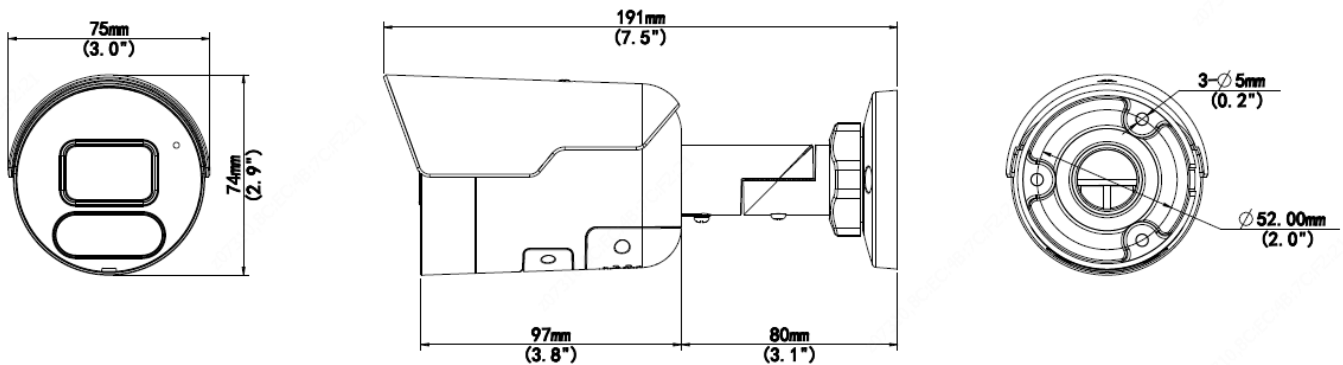

## Key Features

- High quality image with 8MP, 1/2.7" CMOS sensor
- 8MP (3840\*2160)@20fps; 5MP (3072\*1728)@30/25fps; 4MP (2560\*1440)@30/25fps; 2MP (1920\*1080) @30/25fps
- Ultra 265, H.265, H.264, MJPEG
- Smart intrusion prevention, include cross line, intrusion, enter area, leave area detection
- Based on target classification, smart intrusion prevention significantly reduce false alarm caused by leaves, birds and lights etc., accurately focus on human and, motor vehicle and non-motor vehicle
- Intelligent People Flow Counting and Crowd Density Monitoring
- 120dB true WDR technology enables clear image in strong light scene
- Support 9:16 Corridor Mode
- Built-in Mic
- Built-in Speaker
- Smart IR, up to 30m (98ft) IR distance
- Supports 256 G Micro SD card
- IP67 protection

	CB (IEC 62368-1:2014) UL (UL 62368-1, 2nd Ed., Issue Date: 2014-12-01)
Environment	CE-RoHS (2011/65/EU;(EU)2015/863); WEEE (2012/19/EU); Reach (Regulation (EC) No 1907/2006)
Protection	IP67 (IEC 60529:1989+AMD1:1999+AMD2:2013)
<b>General</b>	
Power	DC 12V±25%, PoE (IEEE 802.3af)
	Power consumption: Max 10.5W
Power Interface	Ø 5.5mm coaxial power plug
Dimensions (L × W × H)	191× 75 × 74mm (7.5" × 3.0" × 2.9")
Weight	0.41kg (0.90lb)
Material	Metal
Working Environment	-30°C ~ 60°C (-22°F ~ 140°F), Humidity: ≤95% RH (non-condensing)
Storage Environment	-30°C ~ 60°C (-22°F ~ 140°F), Humidity: ≤95% RH (non-condensing)
Surge Protection	4KV
Reset Button	Support

## Dimensions