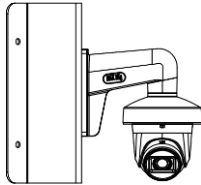

▪ Accessory

DS-1276ZJ-SUS