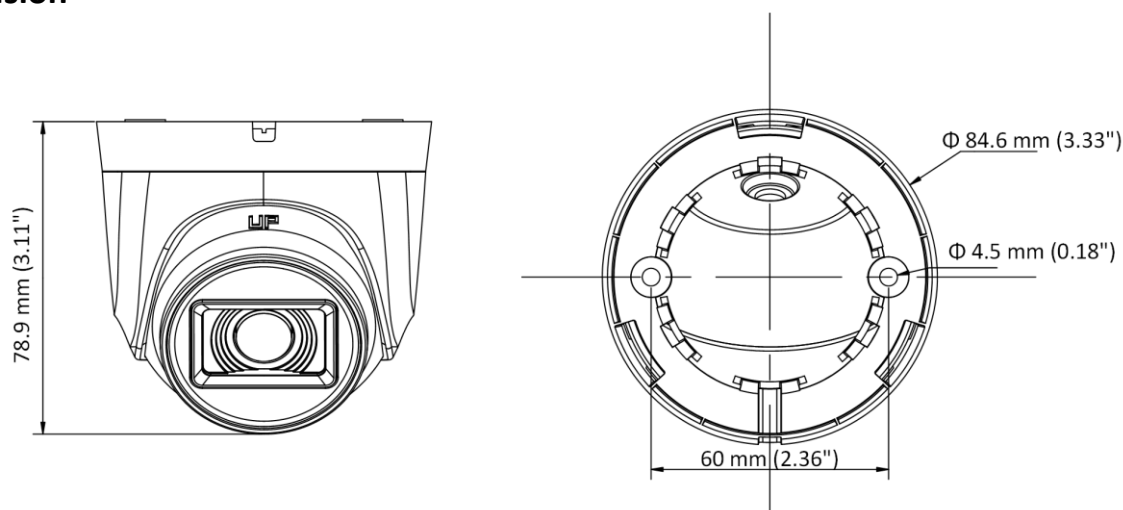

▪ Specification

Camera	
Image Sensor	2 MP CMOS
Signal System	PAL/NTSC
Resolution	1920 (H) × 1080 (V)
Frame Rate	TVI: 1080p@25fps/30fps AHD: 1080p@25fps/30fps CVI: 1080p@25fps/30fps CVBS: PAL/NTSC
Min. Illumination	0.02 Lux @ (F1.2, AGC ON), 0 Lux with IR
Shutter Time	PAL: 1/25 s to 1/50,000 s; NTSC: 1/30 s to 1/50,000 s
Lens	2.8 mm, 3.6 mm Fixed Lens
Field of View	2.8 mm, horizontal FOV: 102°, vertical FOV: 55°, diagonal FOV: 123° 3.6 mm, horizontal FOV: 81°, vertical FOV: 42°, diagonal FOV: 100°
Lens Mount	M12
Day & Night	ICR
WDR (Wide Dynamic Range)	Digital WDR
Angle Adjustment	Pan: 0° to 360°, Tilt: 0° to 75°, Rotation: 0° to 360°
Menu	
Image Mode	STD/HIGH-SAT
AGC	Yes
Day/Night Mode	Auto/Color/BW (Black and White)
White Balance	Auto
AE (Auto Exposure) Mode	DWDR, BLC, Global
Noise Reduction	2D DNR
Language	English
Function	Brightness, Mirror, Smart IR, Sharpness
Interface	
Video Output	Switchable TVI/AHD/CVI/CVBS
General	
Operating Conditions	-40°C to 60°C (-40°F to 140°F), Humidity: 90% or less (non-condensing)
Power Supply	12 VDC ± 25%
Consumption	Max. 3.3 W
Material	Plastic
IR Range	Up to 20 m
Communication	HIKVISION-C
Dimension	Φ 84.6 mm × 78.9 mm (Φ 3.33" × 3.11")
Weight	Approx. 195g (0.43 lb.)

▪ Dimension