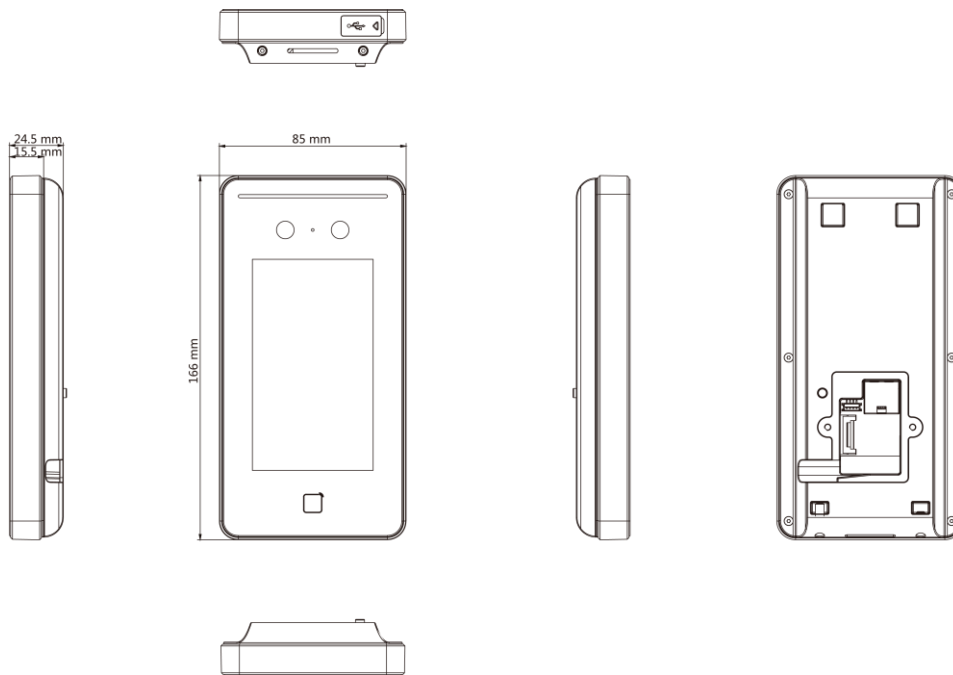

### Face Recognition Terminal

Face recognition terminal is a kind of access control device for face recognition, which is mainly applied in security access control systems, such as logistic centers, airports, university campuses, alarm centrals, dwellings, etc.

- 4.3-inch touch screen
- 2 MP wide-angle dual-lens
- Face anti-spoofing
- Face recognition distance: 0.5 m to 1.5 m
- Deep learning algorithm
- 1000 face capacity, 5,000 card capacity, and 150,000 event capacity
- Face recognition duration  $< 0.2$  s/User; face recognition accuracy rate  $\geq 99\%$
- Capture linkage and captured pictures storage
- Transmits card and user data from or to the client software via TCP/IP protocol and saves the
- Imports pictures from the USB flash drive to the device or export pictures, events, from the
- Stand-alone operation
- Manage, search and set device data after logging in the device locally
- Connects to one external card reader via RS-485 protocol
- Connects to secure door control unit via RS-485 protocol to avoid the door opening when the terminal is destroyed
- Connects to external access controller or Wiegand card reader via Wiegand protocol
- Two-way audio with indoor station and master station
- Supports 6 attendance status, including check in, check out, break in, break out, overtime in, overtime out
- Configuration via the web client
- Remotely opens door and starts live view via Hik-Connect
- Supports ISAPI and ISUP (EHome) protocols

## ▪ Dimension