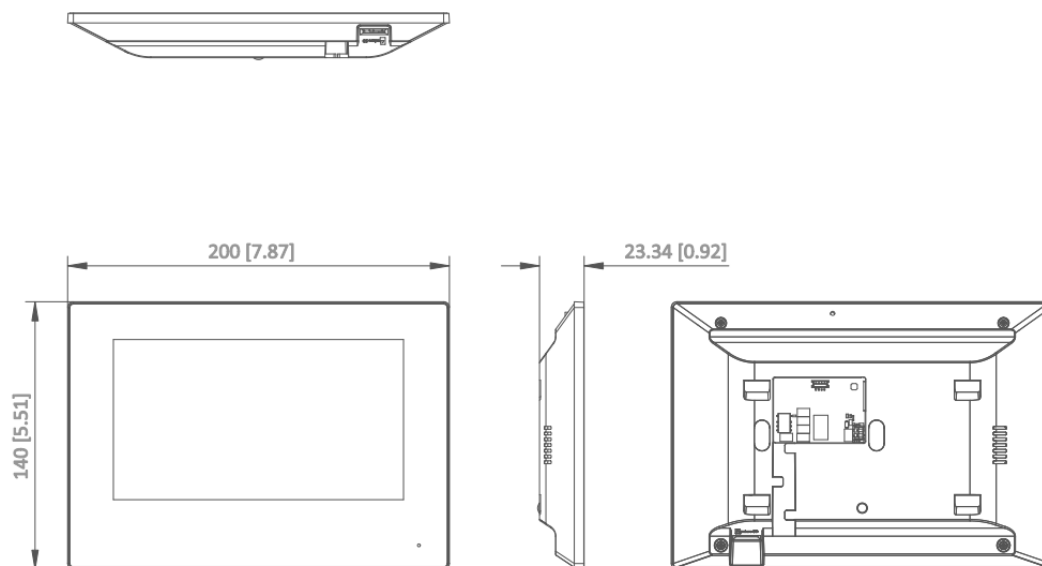

No. 555 Qianmo Road, Binjiang District,
Hangzhou 310051, China
Tel: +86-571-8807-5998
www.hikvision.com

RS-485	1 RS-485 (Half duplex)
USB	/
TF card	Support TF card, up to 128 G
Alarm output	2
Lock control	2 relays, Max. 30 VDC 0.3 A
General	
Button	/
Installation	Surface mounting
Indicator	/
Weight	Net weight: 355 g (0.8 lb) Gross weight: 683 g (1.5 lb)
Protective level	/
Working temperature	-10 °C to 55 °C (14 °F to 131 °F)
Working humidity	10% to 90% (no-condensing)
Dimension (W × H × D)	200 mm × 140 mm × 15.1 mm (7.9" × 5.5" × 0.6")
Battery	/
Application environment	Indoor
Power consumption	≤ 5 W
Language	English, Russian, Bulgarian, Hungarian, Greek, German, Italian, Czech, Slovak, French, Polish, Dutch, Portuguese (Brazil), Spanish, Hebrew, Romanian, Turkish, Estonian, Danish, Swedish, Norwegian, Finnish, Vietnamese, Croatian, Slovenian, Serbian, Arabic, Portuguese (Portugal), Lithuanian, Uzbek, Kazakh, Mongolian, Ukrainian

▪ **Dimension**

Unit:mm [inch]

SCALE 1:1

▪ **Accessory**

▪ **Optional**

DS-KAW50-1 50W 12V Power Adapter	DS-KABH6320-T Indoor Station Table Bracket	DS-KAW50-1N 50W 12V Power Adapter
		

Headquarters

No.555 Qianmo Road, Binjiang District,
 Hangzhou 310051, China
 T +86-571-8807-5998
 www.hikvision.com