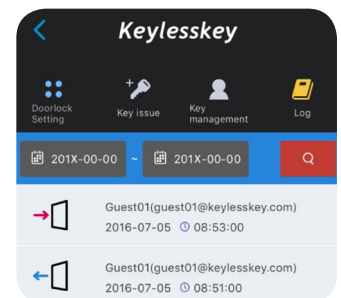

Access by Smartphone

- ▶ Door lock is controlled by Smart Phone (d-key & i-key) Mobile App. makes access easy by using your Smart Phone
- ▶ Remote Access Key can be issued to a Visitor through the Admin Smart Phone You control and limit Access rights
- ▶ Visitor can install Mobile Client App. to receive encrypted access code
- ▶ Use smartphone to control conveniently with various options.
Controllable through the app screen
Controllable by flipping your smartphone.

Enhanced Security Features

- ▶ Door Automatically locks when you touch the door lock
- ▶ Random Security code prevents intruders from tracing the fingerprint marks left
- ▶ Made up of Aluminum die-casting
- ▶ Water proof for In/Outdoor installation : IP 54 grade

Audit Trail

- ▶ A 24/7 activity log in the Keyless key App tracks who enters your home and when
- ▶ Control who has access and when Choose to grant access for a period, or specific dates and times. You're in control