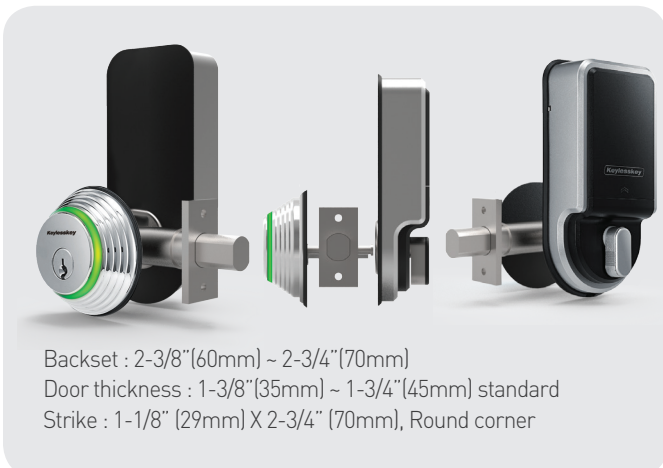

Easy Install

Easy DIY Installation with no additional holes in the door.
Just replace your current deadbolt with just a screwdriver
Easy to set up and program using the Keyless key apps
Powered by standard AA batteries