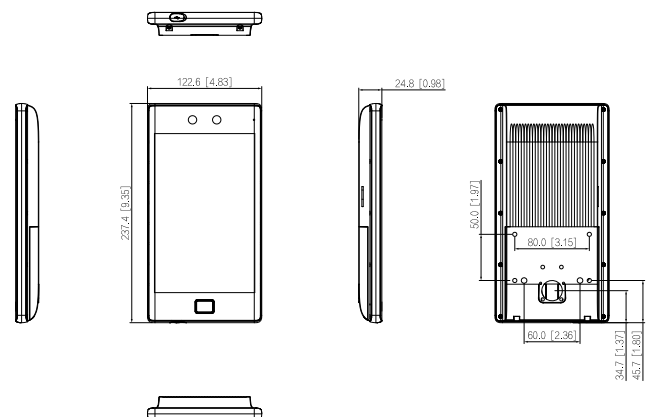

Web Configuration	Yes
Auto Registration	Yes
Performance	
IC Card Encryption	Yes
Card Reading Distance	4 cm–6 cm (1.57"–2.36")
Face Recognition Height Range	0.9 m–2.4 m (2.95 ft–7.87 ft)
Face Recognition Distance	0.3 m–3 m (0.98 ft–9.84 ft)
Face Recognition Accuracy	99.9%
Face Recognition Time	0.2 s
User	
User (Card) Type	Normal, VIP, patrol, guest, customized user 1, customized user 2 and more
Capacity	
User Capacity	100000
Face Image Capacity	100000
Fingerprint Capacity	10000
Card Capacity	500000
Password Capacity	100000
Record Capacity	300,000 unlock records
Port	
RS-485	1
RS-232	1
Wiegand	1, input and output port
USB	1 × USB 2.0 port
Network Port	1 × 10 Mbps/100 Mbps Ethernet port
Alarm Input	2 (On/off signal)
Alarm Output	2 (Relay)
Alarm Linkage	Yes
Exit Button	1
Door Status Detection	1
Lock Control	1
Alarm	
Anti-pass Back	Yes
Tamper Alarm	Yes
Duress Alarm	Yes
Door Sensor Timeout	Yes
Intrusion	Yes
Illegal Card Exceeding Threshold	Yes
Duress Fingerprint	Yes

General

Power Adapter	Included
Power Supply	12 VDC, 2 A
Protection	IP65
Power Consumption	≤24 W
Product Dimensions	237.4 mm × 122.6 mm × 24.8 mm (9.35" × 4.83" × 0.98")
Packaging Dimensions	390.0 mm × 320.0 mm × 360.0 mm (15.35" × 12.60" × 14.17") (H × W × D)
Transport Package Dimensions	299.0 mm × 164.0 mm × 72.0 mm (11.77" × 6.46" × 2.83") (H × W × D)
Operating Temperature	–30 °C to +60 °C (–22 °F to +140 °F)
Operating Humidity	0%–90% (RH), non-condensing
Operating Altitude	0 m–1,300 m (0 ft–4265.09 ft)
Operating Environment	Indoor; outdoor
Gross Weight	1.0 kg (2.20 lb)
Accessory	Included wall mount bracket
Installation	Turnstile Mount;86 case mount;Wall;Floor Bracket Mount

Ordering Information

Type	Model	Description
Face Recognition Access Controller	DHI-ASI8214S-W	Dahua Face Recognition,Card Swiping,Password Face Recognition Access Controller

Dimensions (mm[inch])

Panels